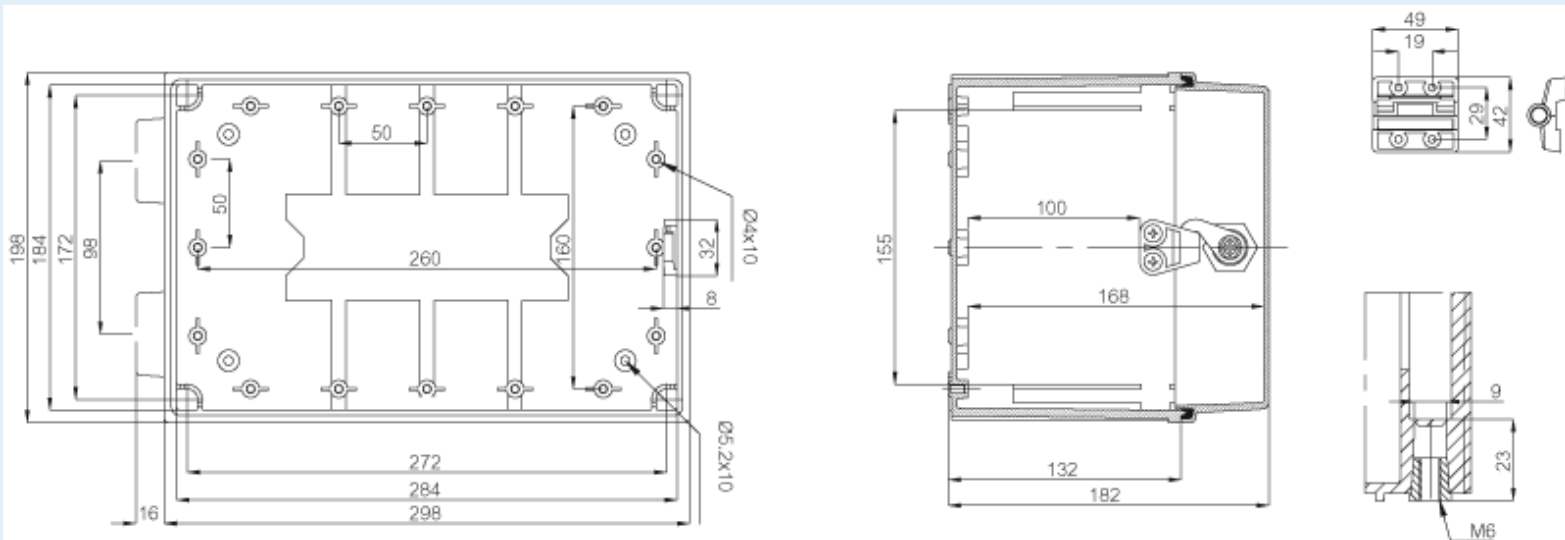

# CAB PC 203018 G3B

**FIBOX**  
Enclosing innovations

Sample image

**Order symbol :** CAB PC 203018 G3B

**Product nr :** 8113334

**Description :** Cabinet, PC, Grey door

**Remarks :** Lock on the short side

**EAN :** 6418074012586

**El. number :**

- Finland :
- Denmark : 8212019807
- Sweden :

**Including :** Cabinet base, door with PUR gasket, 3mm double bit lock(s) with key, screws for mounting plate/DIN-rail and corner plugs.

<b>Dimensions :</b>	<b>Height</b>	<b>Width</b>	<b>Depth</b>
mm :	200	300	180
inch :	7.87	11.81	7.09

Base colour :	RAL 7035 -light grey
Cover colour :	RAL 7035 -light grey
Gasket material :	Polyurethane

EKIV 17	DIN-35 Mounting rail, for enclosures: (166 x 35 x 1)
---------	---

EKIV 23	Mounting plate, for enclosures: (170 x 270 x 1)
---------	--