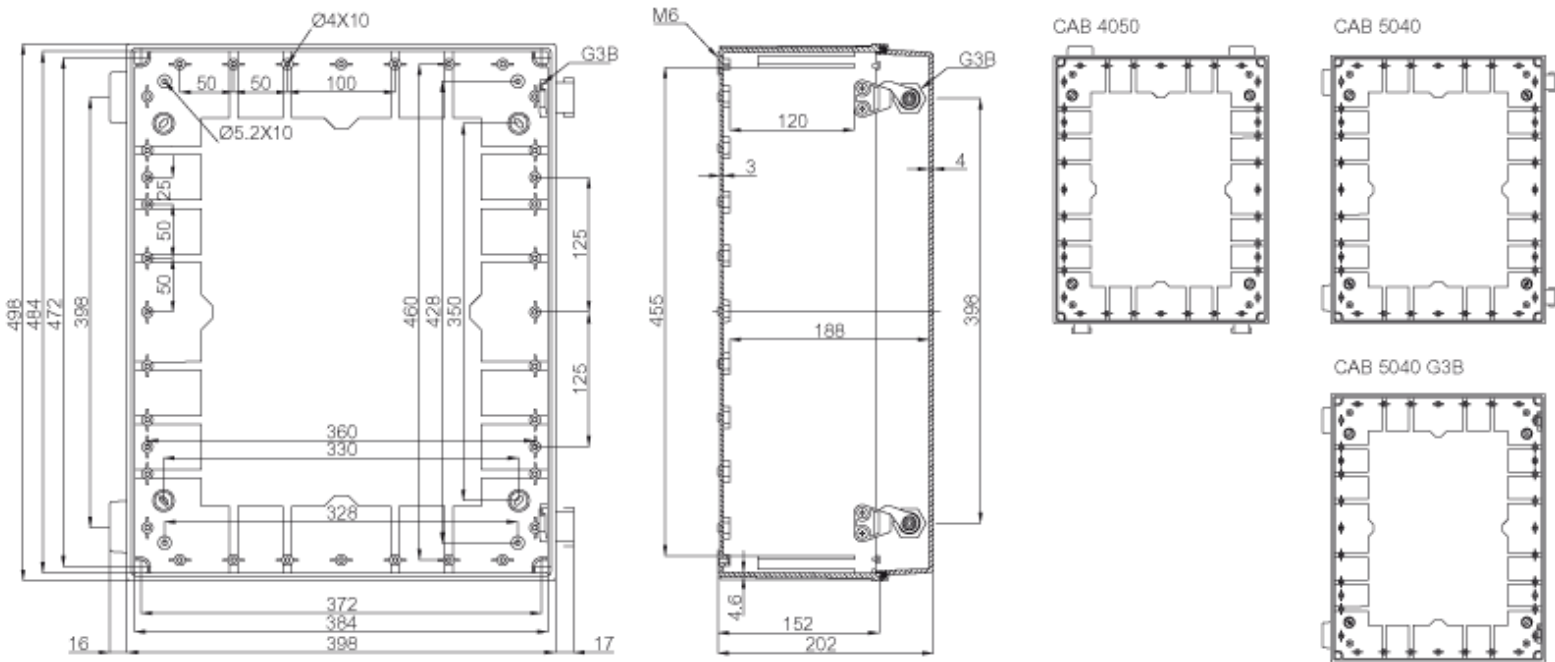

# CAB PC 405020 G

Sample image

**Order symbol :** CAB PC 405020 G

**Product nr :** 8113361

UL Code : 8143361

UL Name : UL CAB PC 405020 G

**Description :** Cabinet, PC, Grey door

**Remarks :** Latches on the short side

**EAN :** 6418074020345

**El. number :**

- Finland : 3424122
- Denmark : 8212020443
- Sweden : 2539979

**Including :** Cabinet base. door with PUR gasket. latches. screws for mounting plate/ DIN-rail and corner plugs.

CAB 500x400x200

Dimensions :	Height	Width	Depth
mm :	400	500	200
inch :	15.75	19.69	7.87

**Materials :**

Material :	Polycarbonate
Base colour :	RAL 7035 -light grey
Cover colour :	RAL 7035 -light grey

**Rating :**