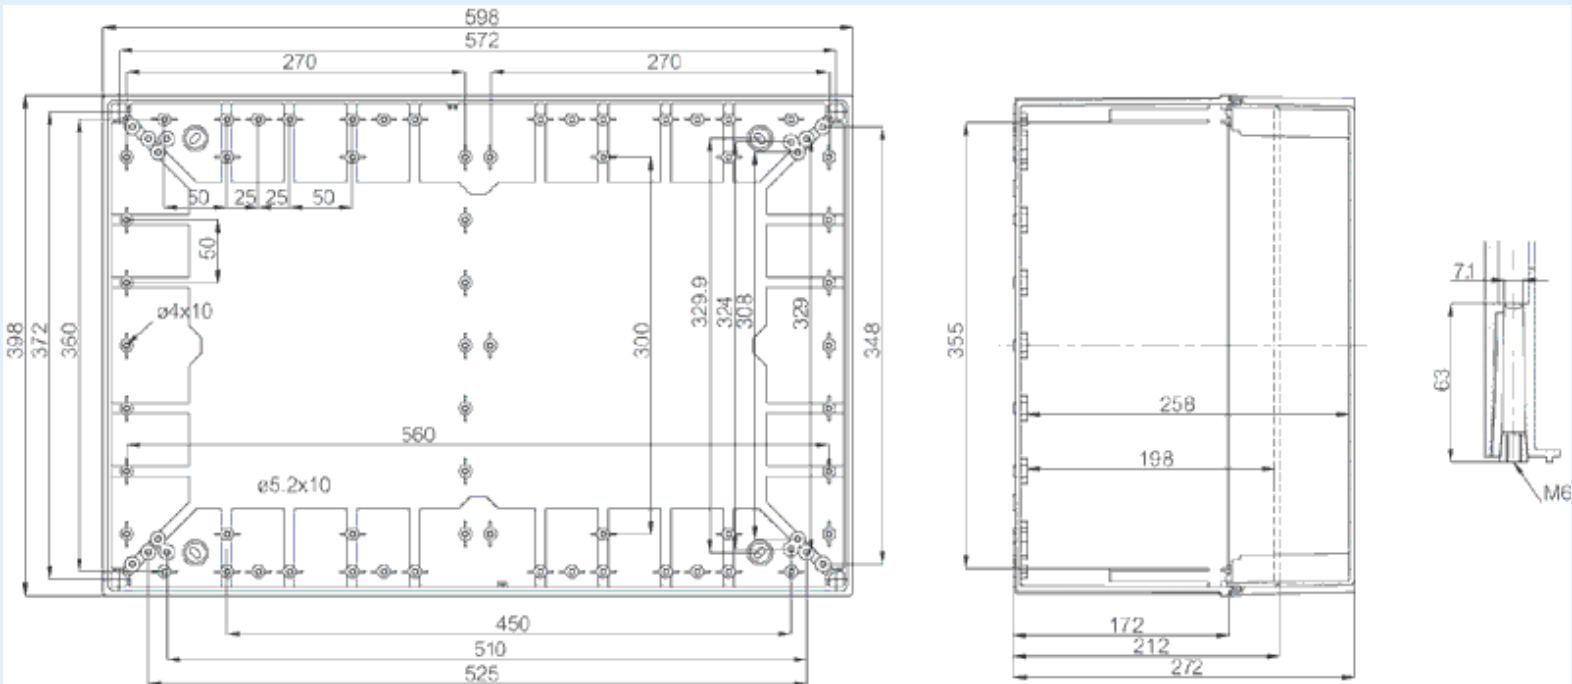

# CAB PCQ 604027 G

Sample image

**Order symbol :** CAB PCQ 604027 G

**Product nr :** 8113478

**Description :** Cabinet, PC

**Remarks :** Grey cover

**EAN :** 6418074011206

**El. number :**

- Finland : 3421980
- Denmark :
- Sweden : 2540105

**Including :** Base with screws for mounting plate/DIN-rail. internal corner plugs. cover with PUR gasket and CS 12137 cover screws.

Dimensions :	Height	Width	Depth
mm :	600	400	270
inch :	23.62	15.75	10.63

Accessories :	
EKIV 64H	Mounting plate, for enclosures: (570 x 370 x 1)
PAT 12040	Hinge set

**Materials :**

Material :	Polycarbonate
Base colour :	RAL 7035 -light grey
Cover colour :	RAL 7035 -light grey
Gasket material :	Polyurethane

MB 12225 AL	Swing door set
EKIV 37	DIN-35 Mounting rail, for enclosures: (366 x 35 x 1)
DRF 63/64	DIN rail frame set, for enclosures:
FP A 64	Swing-out door/Front plate (aluminium), for enclosures: (568 x 368 x 1)