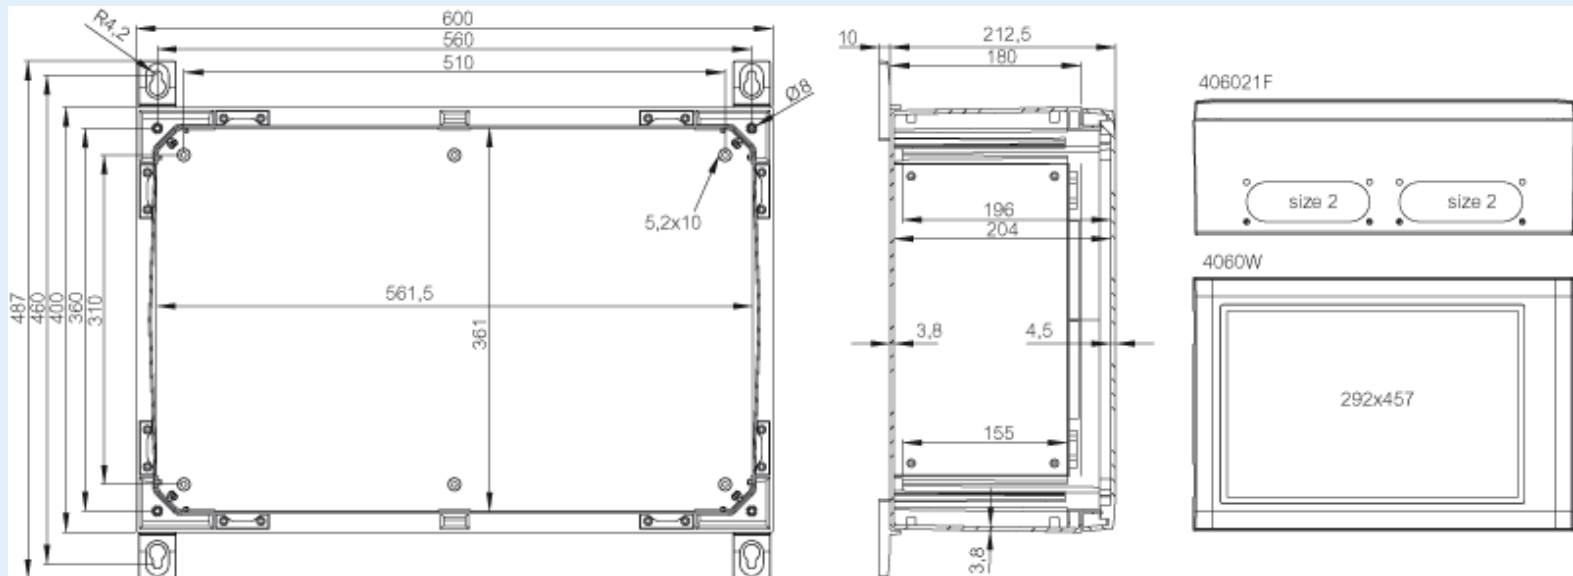

# ARCA 406021W

Sample image

**Order symbol :** ARCA 406021W

**Product nr :** 8120146

**Description :** Cabinet, PC

**Remarks :** Grey cover with window, 2-point locking, hinges on the short side

**EAN :** 6418074080172

**El. number :**

- Finland : 3423225
- Denmark : 8212092028
- Sweden : 2500145

**Including :** Cabinet base. door with PUR gasket. mounting plate. screws for mounting plate. 3mm double bit lock(s) with key. S versions with swinghandle 2-point locking system. Door guide included.

Dimensions :	Height	Width	Depth
mm :	400	600	210
inch :	15.75	23.62	8.58

## Accessories :

MPS ARCA 6040	Mounting plate (550x350x2 mm) (550 x 350 x 2)
PMK ARCA 60	PoleMounting kit, for pole $\varnothing$ 100-300mm (585 x 385 x 35)
MPP ARCA 4060	Mounting plate perforated (550x350x2 mm - 26x11 mm) (350 x 550 x 2)
DSP ARCA HRS	Door stopper ARCA, horizontal, right, small
IDS ARCA 4060	Inner door set (385 x 585 x 35)