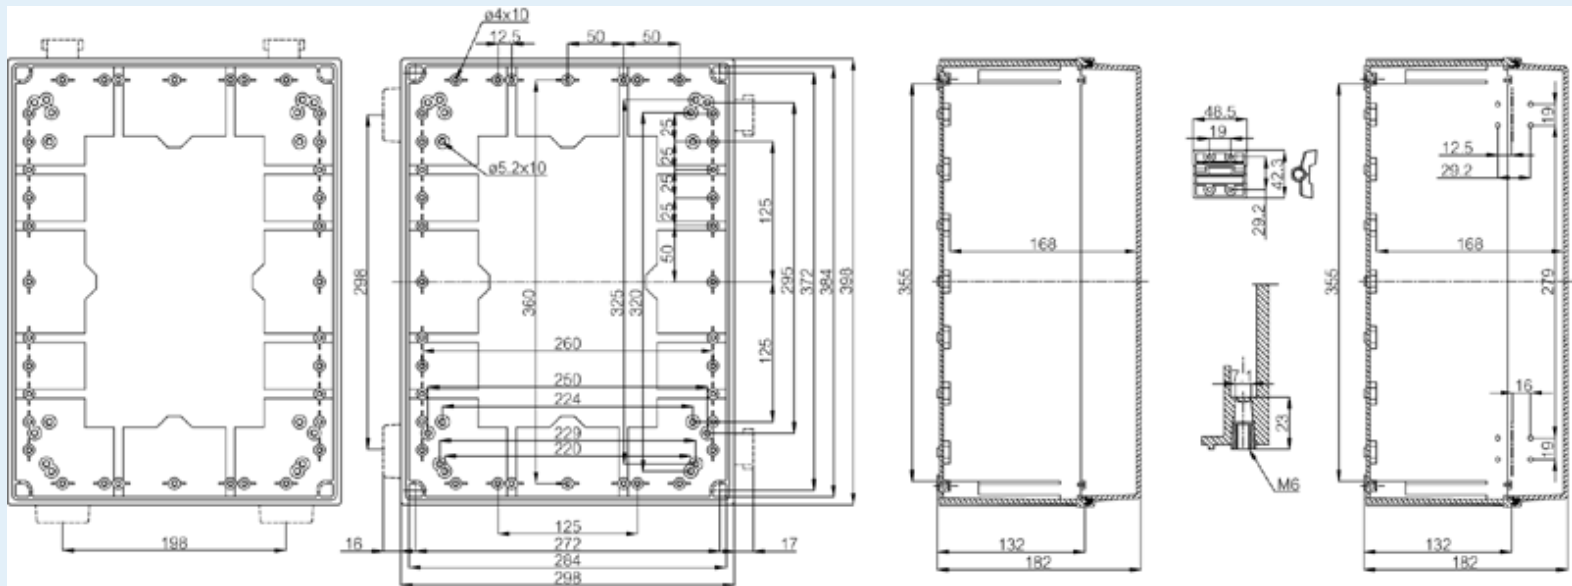

# CAB PC 304018 G

Sample image

**Order symbol :** CAB PC 304018 G

**Product nr :** 8113351

UL Code : 8143351

UL Name : UL CAB PC 304018 G

**Description :** Cabinet, PC, Grey door

**Remarks :** Latches on the short side

**EAN :** 6418074020222

**El. number :**

- Finland : 3424116
- Denmark : 8212020427
- Sweden : 2539973

**Including :** Cabinet base. door with PUR gasket. latches. screws for mounting plate/ DIN-rail and corner plugs.

Dimensions :	Height	Width	Depth
mm :	300	400	180
inch :	11.81	15.75	7.09