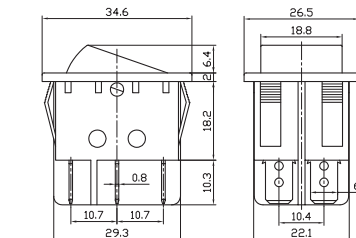

双刀波动开关
双刀带灯波动开关

Double-poles Rocker Switch
Double-poles Illuminated Rocker Switch

RS-2 Series
IRS-2 Series

IRS-202-2B ON-ON
RS-202-2B ON-ON
DPDT 6P

IRS-202-2C ON-ON
RS-202-2C ON-ON
DPDT 6P

IRS-201-3A ON-OFF
RS-201-3A ON-OFF
DPST 4P

IRS-201-3C ON-OFF
RS-201-3C ON-OFF
RS-211-3C (ON)-OFF
DPST 4P

IRS-202-3A ON-ON
RS-202-3A ON-ON
DPDT 6P

IRS-202-3C ON-ON
RS-202-3C ON-ON
DPDT 6P

双刀波动开关
双刀带灯波动开关

Double-poles Rocker Switch

Double-poles Illuminated Rocker Switch