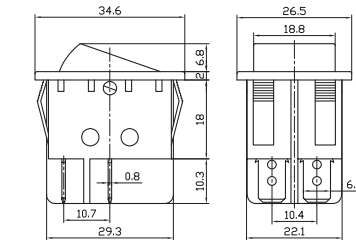

Double-poles Rocker Switch
Double-poles Illuminated Rocker Switch

RS-2 Series
IRS-2 Series

	<p>IRS-202-1A ON-ON IRS-203-1A ON-OFF-ON RS-202-1A ON-ON RS-203-1A ON-OFF-ON DPDT 6P</p>	
	<p>IRS-202-1B ON-ON IRS-203-1B ON-OFF-ON RS-202-1B ON-ON RS-203-1B ON-OFF-ON DPDT 6P</p>	
	<p>IRS-202-1C ON-ON IRS-203-1C ON-OFF-ON RS-202-1C ON-ON RS-203-1C ON-OFF-ON DPDT 6P</p>	
	<p>IRS-201-2A ON-OFF RS-201-2A ON-OFF DPST 4P</p>	
	<p>IRS-201-2B ON-OFF RS-201-2B ON-OFF DPST 4P</p>	
	<p>IRS-201-2C ON-OFF RS-201-2C ON-OFF DPST 4P</p>	
	<p>IRS-202-2A ON-ON RS-202-2A ON-ON DPDT 6P</p>	

双刀波动开关
双刀带灯波动开关

Double-poles Rocker Switch
Double-poles Illuminated Rocker Switch

RS-2 Series
IRS-2 Series

IRS-202-2B ON-ON
RS-202-2B ON-ON
DPDT 6P

IRS-202-2C ON-ON
RS-202-2C ON-ON
DPDT 6P

IRS-201-3A ON-OFF
RS-201-3A ON-OFF
DPST 4P

IRS-201-3C ON-OFF
RS-201-3C ON-OFF
RS-211-3C (ON)-OFF
DPST 4P

IRS-202-3A ON-ON
RS-202-3A ON-ON
DPDT 6P

IRS-202-3C ON-ON
RS-202-3C ON-ON
DPDT 6P

双刀波动开关
双刀带灯波动开关

Double-poles Rocker Switch

Double-poles Illuminated Rocker Switch