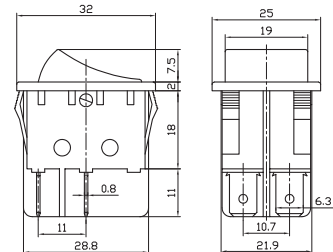

RS-2 Series
IRS-2 Series

RS-201-4C ON-OFF
DPST 4P

RS-202-4C ON-ON
RS-203-4C ON-OFF-ON
RS-223-4C (ON)-OFF-(ON)
DPDT 6P

RS-203-5C ON-OFF-ON
DPDT 6P
RS-2032-5C ON-ON-ON
DP3T 5P
6A 125VAC;3A 250VAC

IRS-201-6C ON-OFF
RS-201-6C ON-OFF
20A 125VAC;16A 250VAC
DPST 4P