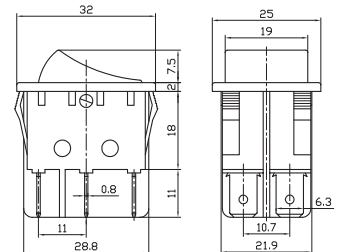

IRS-201-7A ON-OFF
DPST 4P