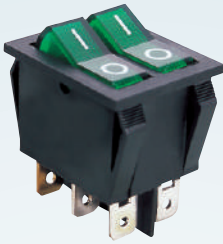

IRS-2101-1B ON-OFF

DPST 6P

RS-2102-1B ON-ON

DPDT 6P