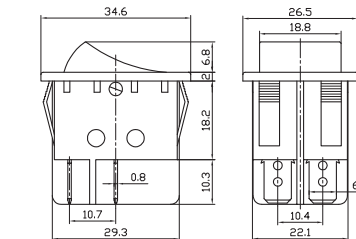

双刀波动开关
双刀带灯波动开关

Double-poles Rocker Switch
Double-poles Illuminated Rocker Switch

RS-2 Series
IRS-2 Series

IRS-202-2B ON-ON
RS-202-2B ON-ON
DPDT 6P

IRS-202-2C ON-ON
RS-202-2C ON-ON
DPDT 6P

IRS-201-3A ON-OFF
RS-201-3A ON-OFF
DPST 4P

IRS-201-3C ON-OFF
RS-201-3C ON-OFF
RS-211-3C (ON)-OFF
DPST 4P

IRS-202-3A ON-ON
RS-202-3A ON-ON
DPDT 6P

IRS-202-3C ON-ON
RS-202-3C ON-ON
DPDT 6P

双刀波动开关
双刀带灯波动开关

Double-poles Rocker Switch

Double-poles Illuminated Rocker Switch