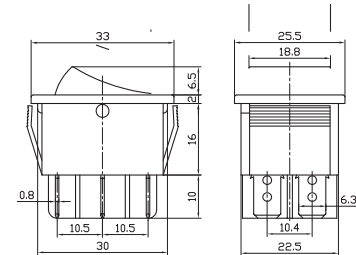

Double-poles Rocker Switch
Double-poles Illuminated Rocker Switch

RS-2 Series
IRS-2 Series

	<p>IRS-202-1A ON-ON IRS-203-1A ON-OFF-ON RS-202-1A ON-ON RS-203-1A ON-OFF-ON DPDT 6P</p>	
	<p>IRS-202-1B ON-ON IRS-203-1B ON-OFF-ON RS-202-1B ON-ON RS-203-1B ON-OFF-ON DPDT 6P</p>	
	<p>IRS-202-1C ON-ON IRS-203-1C ON-OFF-ON RS-202-1C ON-ON RS-203-1C ON-OFF-ON DPDT 6P</p>	
	<p>IRS-201-2A ON-OFF RS-201-2A ON-OFF DPST 4P</p>	
	<p>IRS-201-2B ON-OFF RS-201-2B ON-OFF DPST 4P</p>	
	<p>IRS-201-2C ON-OFF RS-201-2C ON-OFF DPST 4P</p>	
	<p>IRS-202-2A ON-ON RS-202-2A ON-ON DPDT 6P</p>	

双刀波动开关
双刀带灯波动开关

Double-poles Rocker Switch
Double-poles Illuminated Rocker Switch

RS-2 Series
IRS-2 Series

IRS-202-2B ON-ON
RS-202-2B ON-ON
DPDT 6P

IRS-202-2C ON-ON
RS-202-2C ON-ON
DPDT 6P

IRS-201-3A ON-OFF
RS-201-3A ON-OFF
DPST 4P

IRS-201-3C ON-OFF
RS-201-3C ON-OFF
RS-211-3C (ON)-OFF
DPST 4P

IRS-202-3A ON-ON
RS-202-3A ON-ON
DPDT 6P

IRS-202-3C ON-ON
RS-202-3C ON-ON
DPDT 6P

双刀波动开关
双刀带灯波动开关

Double-poles Rocker Switch

Double-poles Illuminated Rocker Switch