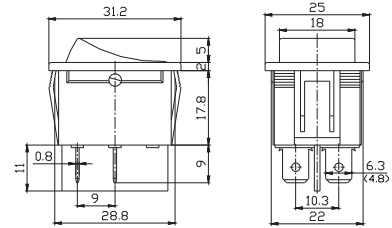

RS-202-4C ON-ON
RS-203-4C ON-OFF-ON
RS-223-4C (ON)-OFF-(ON)
DPDT 6P