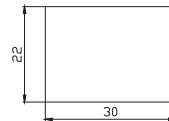

RS-203-5C ON-OFF-ON
DPDT 6P
RS-2032-5C ON-ON-ON
DP3T 5P
6A 125VAC;3A 250VAC