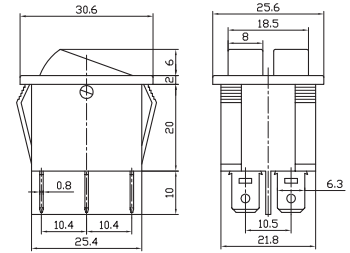

IRS-2101-1B ON-OFF

DPST 6P

RS-2102-1B ON-ON

DPDT 6P