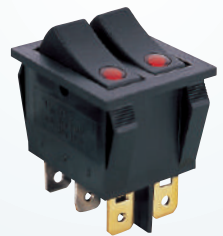

IRS-2101E-1C ON-OFF

DPST 6P