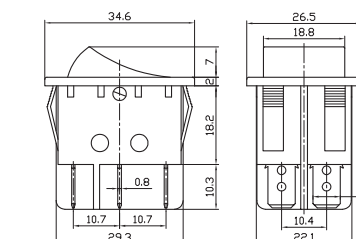

双刀波动开关
双刀带灯波动开关

Double-poles Rocker Switch
Double-poles Illuminated Rocker Switch

RS-2 Series
IRS-2 Series

IRS-202-2B ON-ON
RS-202-2B ON-ON
DPDT 6P

IRS-202-2C ON-ON
RS-202-2C ON-ON
DPDT 6P

IRS-201-3A ON-OFF
RS-201-3A ON-OFF
DPST 4P

IRS-201-3C ON-OFF
RS-201-3C ON-OFF
RS-211-3C (ON)-OFF
DPST 4P

IRS-202-3A ON-ON
RS-202-3A ON-ON
DPDT 6P

IRS-202-3C ON-ON
RS-202-3C ON-ON
DPDT 6P