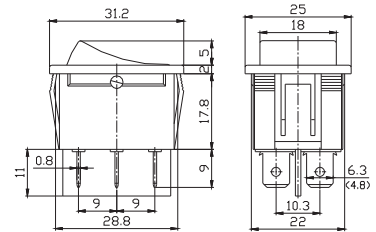

RS-203-5C ON-OFF-ON
DPDT 6P
RS-2032-5C ON-ON-ON
DP3T 5P
6A 125VAC;3A 250VAC