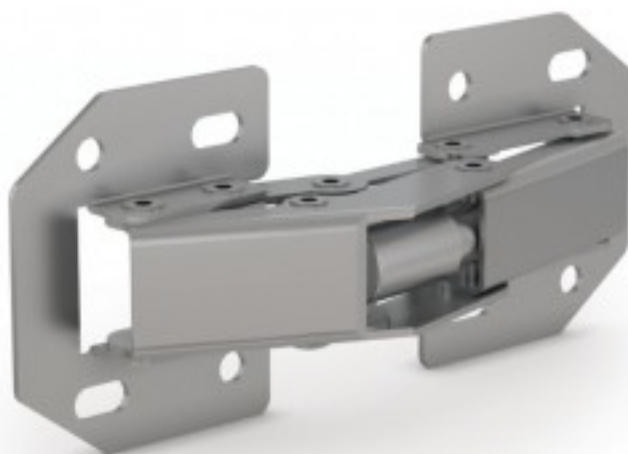

Spring loaded concealed hinges - 90° opening

Model : 70-1-9000

Heavy duty hinge

A (length)	44
Material	316 stainless steel
Weight (g)	90
B (width)	104.5
C	26
Finish	raw
Functions	concealed

Opening angle	811273.eps
Material	stainless steel