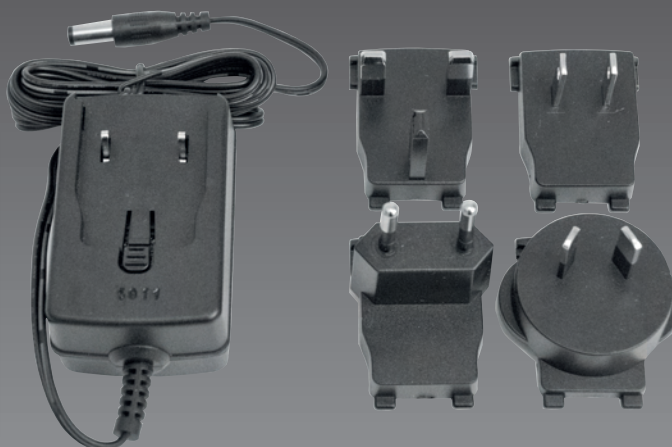

# PowerCap<sup>®</sup> Active<sup>™</sup> UNIVERSAL CHARGER

TECHNICAL  
SPECIFICATION

UNIVERSAL CHARGER FOR THE POWERCAP<sup>®</sup> ACTIVE<sup>™</sup> POWERED RESPIRATOR INCLUDING BRITISH, EUROPEAN, AMERICAN AND AUSTRALIAN CONNECTION POINTS

## CHARGER INFORMATION

Input: AC100-240V 50/60Hz

Output: DC4.2V 1000mA

There are 4 attachments: British, European, American and Australian

led indicator light

## CHARGER DIMENSIONS

DC cable: 1.5M

DC plug: 2.5\*5.5\*12mm

## BATTERY INFORMATION

1800mAh Lithium Ion