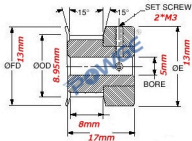

## T2.5 Timing Belt Pulleys

**Type: 12-T2.5-6 BF**

**Bore: 5mm**

METRIC Pitch 2.5 mm T2.5 (.0984")  
FOR BELTS UP TO .236" OR 6 mm WIDE

MATERIAL: *Aluminum alloy*

**Note:**

ØOD Is Outside Diameter

ØE Is Hub Diameter

ØFD Is Flange Diameter