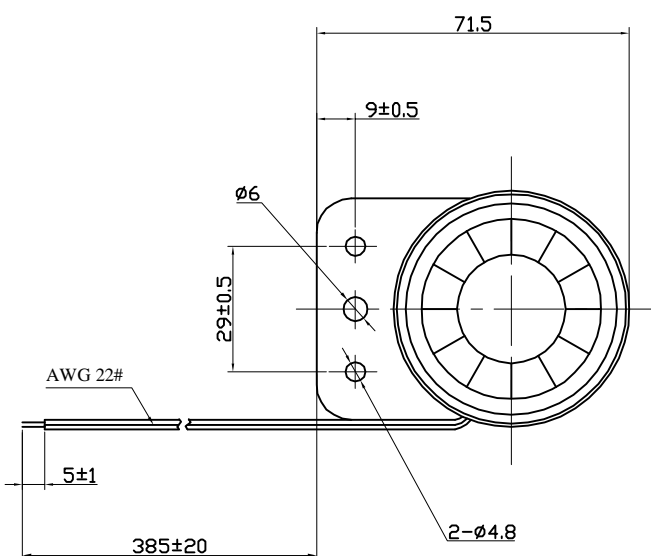

E

E

F

F

				KEPO NINGBO KEPO ELECTRONIC CO.,LTD http://www.chinaacoustic.com	
				Electronic siren	
				KPS-1520-6T	
No.	DESCRIPTION	APPROVED	DATE		
TOLERANCES UNLESS NOTED OTHERWISE X * .XX * .XXX * 90° FORMED +2 * ANGLES -1 *		APPROVALS	DATE	UNIT	DWG NO.
FIRST ANGLE PROJECTION		DRAWN		mm	KP3.842.494
		CHECKED		SCALE	SHEET
		APPROVED	07.04.06	NOT TO SCALE	VER 1.1

1 2 3 4 5 6 7 8