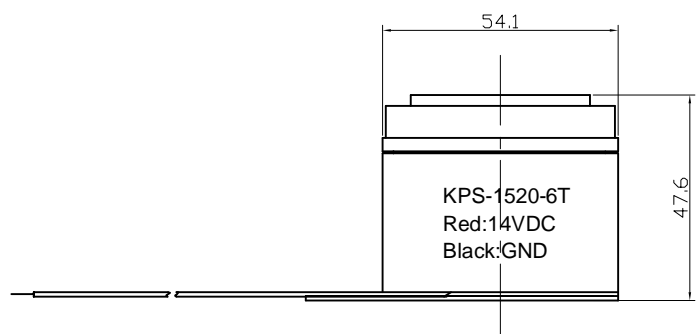

1 2 3 4 5 6 7 8

A

A

B

B

SPECIFICATION

1. Rated Voltage 14VDC
2. Operating Voltage .....6~16VDC
3. Max. Rated Current 250mA/14VDC
4. Min. Sound Pressure Level.....98dB/100cm/14VDC
5. Tone Nature 6Tone
6. Case Material .....ABS
7. Operating Temperature .....-20~+60°C
8. Store Temperature .....-30~+70°C
9. Weight 80g

C

C

D

D