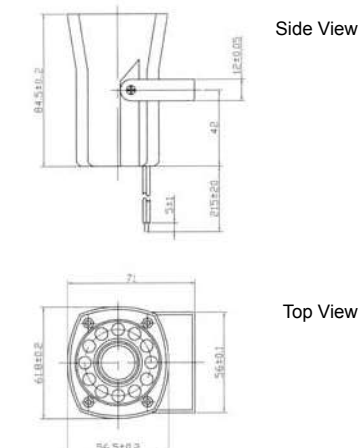

Color Black
ABS Housing Material
Steel Tab Mounted

all dimensions are in mm

* Value applying at rated voltage

KPS-6000 SERIES PIEZO SIREN

DIMENSIONS

Model No	KPS-6000	KPS-6000-24
Rated Voltage	12 VDC	24VDC
Operating Voltage	6~15 VDC	12~27VDC
Max. Rated Current	280mA/12 VDC	160mA / 24VDC
Min. S.P. L	105dB at 12VDC/100cm	104dB at 24VDC /100cm
Resonant Frequency	2.8±0.5KHz	2.8±0.5KHz
Tone Nature	Siren	Single
Operating Temperature	-20 ~ +60 °C	-20 ~ +60 °C
Store Temperature	-30 ~ +70 °C	-30 ~ +70 °C
Weight	70g	80g

Color White
ABS Housing Material
Piezo Screamer Water proof

all dimensions are in mm

* Value applying at rated voltage

KPS-6210 SERIES PIEZO SIREN

DIMENSIONS

Model No	KPS-6210	KPS-6210-24
Rated Voltage	12 VDC	24VDC
Operating Voltage	6~15 VDC	6~30VDC
Max. Rated Current	280mA/12 VDC	150mA / 24VDC
Min. S.P. L	105±2dB at 12VDC/100cm	105±2dB at 24VDC /100cm
Resonant Frequency	1.5~3.5KHz	1.5~3.5KHz
Tone Nature	Siren	Siren
Operating Temperature	-20~+60 °C	-20~+60 °C
Store Temperature	-30~+70 °C	-30~+70 °C
Weight	129g	130g

Color Black
ABS Housing Material

all dimensions are in mm

* Value applying at rated voltage

KPS-8555 SERIES PIEZO SIREN

DIMENSIONS

Color White
ABS Housing Material
Piezo Screamer

Model No	KPS-8555
Rated Voltage	12 VDC
Operating Voltage	6~15 VDC
Max. Rated Current	100mA
Min. S.P. L	105dB at 12VDC /100cm
Tone Nature	Siren
Operating Temperature	-20 ~ +60 °C
Store Temperature	-30 ~ +70 °C
Weight	85 g

* Value applying at rated voltage

KPS-8555A SERIES PIEZO SIREN

DIMENSIONS

color Black
ABS Housing Material
Lead Terminal

Model No	KPS-8555A
Rated Voltage	12VDC
Operating Voltage	6 ~ 15VDC
Max. Rated Current	100mA
Min. S.P. L	106dB at 12VDC/100cm
Tone Nature	Siren
Housing Material/Color	ABS/White
Operating Temperature	-20 ~ +70 °C
Store Temperature	-20 ~ +80 °C
Weight	85g