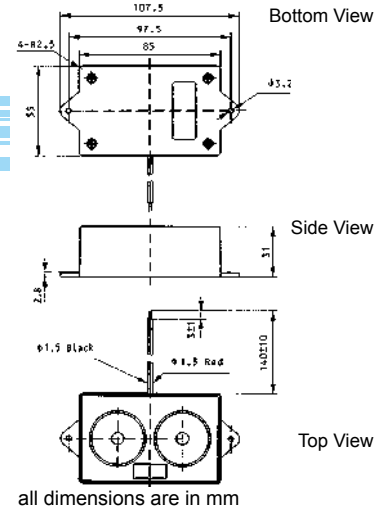

Color Black
ABS Housing Material

all dimensions are in mm

* Value applying at rated voltage

KPS-8555 SERIES PIEZO SIREN

DIMENSIONS

Color White
ABS Housing Material
Piezo Screamer

Model No	KPS-8555
Rated Voltage	12 VDC
Operating Voltage	6~15 VDC
Max. Rated Current	100mA
Min. S.P. L	105dB at 12VDC /100cm
Tone Nature	Siren
Operating Temperature	-20 ~ +60 °C
Store Temperature	-30 ~ +70 °C
Weight	85 g