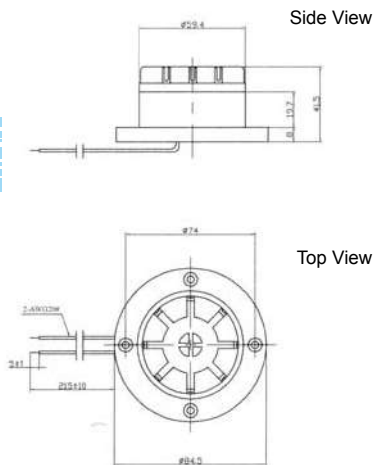

Color Black
ABS Housing Material
Steel Tab Mounted

all dimensions are in mm

* Value applying at rated voltage

KPS-6000 SERIES PIEZO SIREN

DIMENSIONS

Model No	KPS-6000	KPS-6000-24
Rated Voltage	12 VDC	24VDC
Operating Voltage	6~15 VDC	12~27VDC
Max. Rated Current	280mA/12 VDC	160mA / 24VDC
Min. S.P. L	105dB at 12VDC/100cm	104dB at 24VDC /100cm
Resonant Frequency	2.8±0.5KHz	2.8±0.5KHz
Tone Nature	Siren	Single
Operating Temperature	-20 ~ +60 °C	-20 ~ +60 °C
Store Temperature	-30 ~ +70 °C	-30 ~ +70 °C
Weight	70g	80g

Color White
ABS Housing Material
Piezo Screamer Water proof

all dimensions are in mm

* Value applying at rated voltage

KPS-6210 SERIES PIEZO SIREN

DIMENSIONS

Model No	KPS-6210	KPS-6210-24
Rated Voltage	12 VDC	24VDC
Operating Voltage	6~15 VDC	6~30VDC
Max. Rated Current	280mA/12 VDC	150mA / 24VDC
Min. S.P. L	105±2dB at 12VDC/100cm	105±2dB at 24VDC /100cm
Resonant Frequency	1.5~3.5KHz	1.5~3.5KHz
Tone Nature	Siren	Siren
Operating Temperature	-20~+60 °C	-20~+60 °C
Store Temperature	-30~+70 °C	-30~+70 °C
Weight	129g	130g

Color Black
ABS Housing Material

all dimensions are in mm

* Value applying at rated voltage

KPS-8555 SERIES PIEZO SIREN

DIMENSIONS

Color White
ABS Housing Material
Piezo Screamer

Model No	KPS-8555
Rated Voltage	12 VDC
Operating Voltage	6~15 VDC
Max. Rated Current	100mA
Min. S.P. L	105dB at 12VDC /100cm
Tone Nature	Siren
Operating Temperature	-20 ~ +60 °C
Store Temperature	-30 ~ +70 °C
Weight	85 g

* Value applying at rated voltage

KPS-8555A SERIES PIEZO SIREN

DIMENSIONS

color Black
ABS Housing Material
Lead Terminal

Model No	KPS-8555A
Rated Voltage	12VDC
Operating Voltage	6 ~ 15VDC
Max. Rated Current	100mA
Min. S.P. L	106dB at 12VDC/100cm
Tone Nature	Siren
Housing Material/Color	ABS/White
Operating Temperature	-20 ~ +70 °C
Store Temperature	-20 ~ +80 °C
Weight	85g