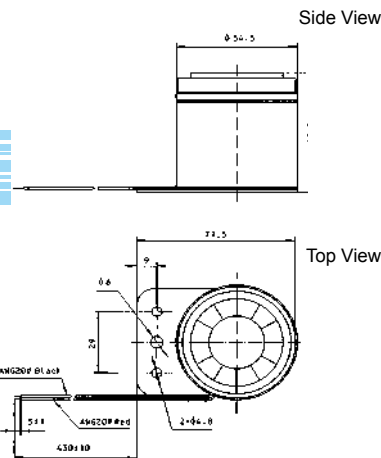

KPS-1500 SERIES PIEZO SIREN

DIMENSIONS

Model No	KPS-1500
Rated Voltage	12 VDC
Operating Voltage	6~15 VDC
Max. Rated Current	≤300mA
Min. S.P. L	105dB at 12VDC /100cm
Resonant Frequency	1.5 ~ 4KHz
Tone Nature	Siren
Operating Temperature	-20 ~ +60 °C
Store Temperature	-30 ~ +70 °C
Weight	110 g

Color Black
ABS Housing Material
Steel Tab Mounted

all dimensions are in mm

* Value applying at rated voltage

KPS-6000 SERIES PIEZO SIREN

DIMENSIONS

Model No	KPS-6000	KPS-6000-24
Rated Voltage	12 VDC	24VDC
Operating Voltage	6~15 VDC	12~27VDC
Max. Rated Current	280mA/12 VDC	160mA / 24VDC
Min. S.P. L	105dB at 12VDC/100cm	104dB at 24VDC /100cm
Resonant Frequency	2.8±0.5KHz	2.8±0.5KHz
Tone Nature	Siren	Single
Operating Temperature	-20 ~ +60 °C	-20 ~ +60 °C
Store Temperature	-30 ~ +70 °C	-30 ~ +70 °C
Weight	70g	80g

Color White
ABS Housing Material
Piezo Screamer Water proof

all dimensions are in mm

* Value applying at rated voltage

KPS-6210 SERIES PIEZO SIREN

DIMENSIONS

Model No	KPS-6210	KPS-6210-24
Rated Voltage	12 VDC	24VDC
Operating Voltage	6~15 VDC	6~30VDC
Max. Rated Current	280mA/12 VDC	150mA / 24VDC
Min. S.P. L	105±2dB at 12VDC/100cm	105±2dB at 24VDC /100cm
Resonant Frequency	1.5~3.5KHz	1.5~3.5KHz
Tone Nature	Siren	Siren
Operating Temperature	-20~+60 °C	-20~+60 °C
Store Temperature	-30~+70 °C	-30~+70 °C
Weight	129g	130g

Color Black
ABS Housing Material

all dimensions are in mm

* Value applying at rated voltage

KPS-8555 SERIES PIEZO SIREN

DIMENSIONS

Color White
ABS Housing Material
Piezo Screamer

Model No	KPS-8555
Rated Voltage	12 VDC
Operating Voltage	6~15 VDC
Max. Rated Current	100mA
Min. S.P. L	105dB at 12VDC /100cm
Tone Nature	Siren
Operating Temperature	-20 ~ +60 °C
Store Temperature	-30 ~ +70 °C
Weight	85 g