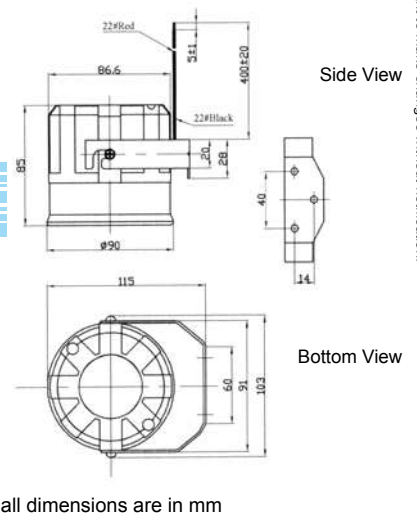

KPS-91G-PZ SERIES PIEZO SIREN

DIMENSIONS

color Black
ABS Housing Material
Lead Terminal

Model No	KPS-91G-PZ
Rated Voltage	12VDC
Operating Voltage	8 ~ 15VDC
Max. Rated Current	650mA
Min. S.P. L	112dB at 12VDC/100cm
Tone Nature	Siren
Shell Material/Color	ABS/Black
Operating Temperature	-20 ~ +60 °C
Store Temperature	-30 ~ +70 °C
Weight	200g

* Value applying at rated voltage