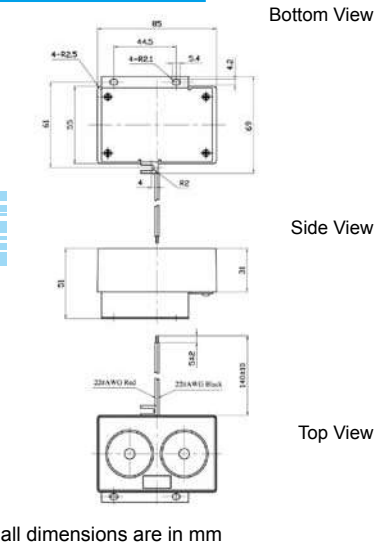

KPS-8555A SERIES PIEZO SIREN

DIMENSIONS

color Black
ABS Housing Material
Lead Terminal

Model No	KPS-8555A
Rated Voltage	12VDC
Operating Voltage	6 ~ 15VDC
Max. Rated Current	100mA
Min. S.P. L	106dB at 12VDC/100cm
Tone Nature	Siren
Housing Material/Color	ABS/White
Operating Temperature	-20 ~ +70 °C
Store Temperature	-20 ~ +80 °C
Weight	85g

* Value applying at rated voltage