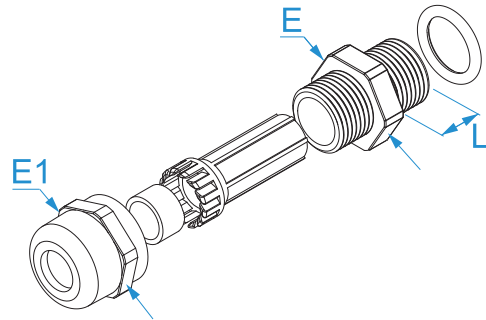

Product family: Brass cable glands - Metric thread
Item code: 2512L, 2517L, 2520L, 2525L, 2532L, 2540L, 2550L, 2563L
Description: BRASS CABLE GLANDS · METRIC THREAD · IP68 · WITH LONG THREAD

Image

Technical drawing

Specifications

MATERIAL: nickel-plated brass
OPERATING TEMPERATURE: from -40 °C to +100 °C
INNER GASKET AND O-RING: NBR (nitrile rubber), 70 Shore A
ACCORDING TO STD.: EN 62444:2013
ASSEMBLY: do not remove or move the gasket; tighten on a flat and smooth surface.
CAGE IN: polyamide (PA 6.6)

Code	Metric thread size (EN60423)	Ø cable (mm)	L (mm)	E wrench (nut)	E1 wrench (locknut)	
2512L	M 12 x 1.5	3 - 6,5	10	14	14	25/25
2517L	M 16 x 1.5	4 - 8	10	18	18	25/25
2520L	M 20 x 1.5	6 - 12	10	22	22	25/25
2525L	M 25 x 1.5	10 - 14	12	27	24	25/25
2532L	M 32 x 1.5	15 - 22	14	34	34	10/10
2540L	M 40 x 1.5	18 - 25	15	45	45	5/5
2550L	M 50 x 1.5	32 - 38	15	58	58	5/5
2563L	M 63 x 1.5	37 - 44	15	68	64	5/5