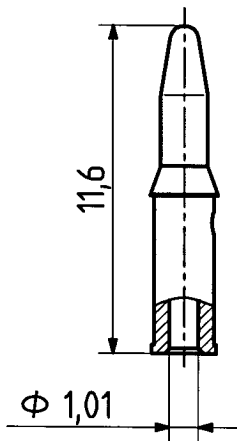

	date	sign
drawn	16.08.02	4727/GAM
checked	19.08.02	4820/CEL
approved	19.08.02	4820/CEL

cable shortening dimension

scale 2 : 1

H+S 701 4.4.8.05

scale

4 : 1

HUBER + SUHNER
CH-ITC-RBS-CON

dimensions in mm

drawing number

4.13.34696

OZ drawing : OZ.

Index

a