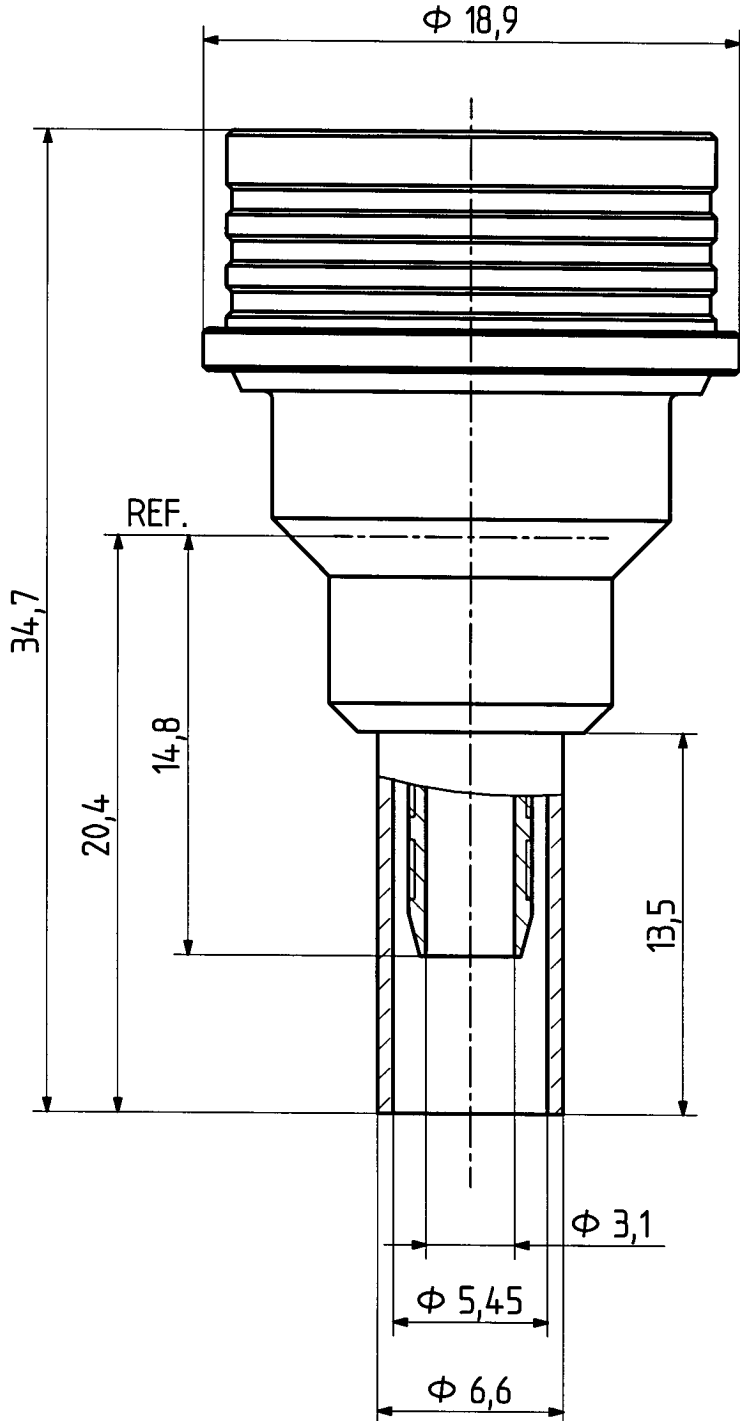

	date	sign
drawn	16.08.02	4727/GAM
checked	19.08.02	4820/CEL
approved	19.08.02	4820/CEL

cable shortening dimension

scale 2 : 1

H+S 701 4.4.8.05

scale

4 : 1

HUBER + SUHNER
CH-ITC-RBS-CON

dimensions in mm

drawing number

4.13.34696

OZ drawing : OZ.

Index

a