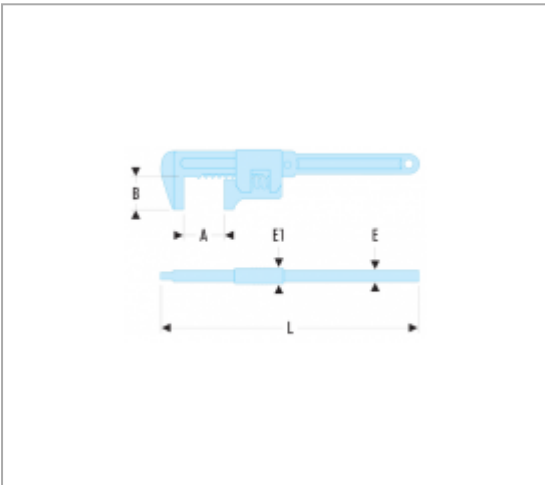

105.375 | 105 - MONKEY WRENCHES

Description :

- Large capacity robust wrenches for heavy duty work. Examples: building, farming, worksites.
- Set of 3 wrenches: maximum capacity 60 - 70 - 80 mm.
- Presentation: satin chrome finish.

Informations :

	105.375
A [mm]	80
A maxi [mm]	80
B [mm]	45
E [mm]	13
E1 [mm]	22
L [mm]	375
[kg]	1.500