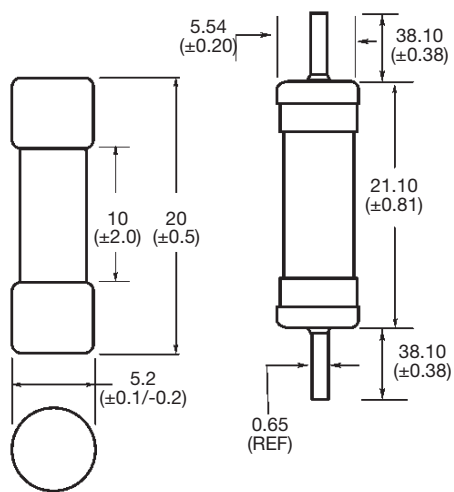

Datasheet

RS Pro Cartridge Fuse, F, 4A

RS Stock No: **537-1521**

Product Details

RS Pro cartridge fuse is current rated for 4 A. This F-speed, glass bodied fuse is ideal for protection of electrical circuits and consumer appliances.

**Specifications:**

Body Material	Glass
Breaking Capacity (at Maximum Voltage Rating)	40 A
Current Rating	4 A
Diameter	5.2 mm
Fuse Speed	F
High Rupture Capacity	No
Includes Indicator	No
Overall Dimensions	5.2 x 20 mm
Overall Length	20 mm
Resistance	0.0210 Ω
Size Designation	Miniature
Voltage Rating	250 V ac
Standards Met	BSI KM55676, CCC 2005010207155694, CSA 1803366, cURus E19180, IMQ CA03.00097, SEMKO 414552, VDE 40014109, RoHS Compliant

ENGLISH

5 x 20mm, Fast-Acting, Glass Tube Fuses

Dimensions - mm

Drawing Not to Scale

Time-current Curve
Nominal Time/Current Characteristics