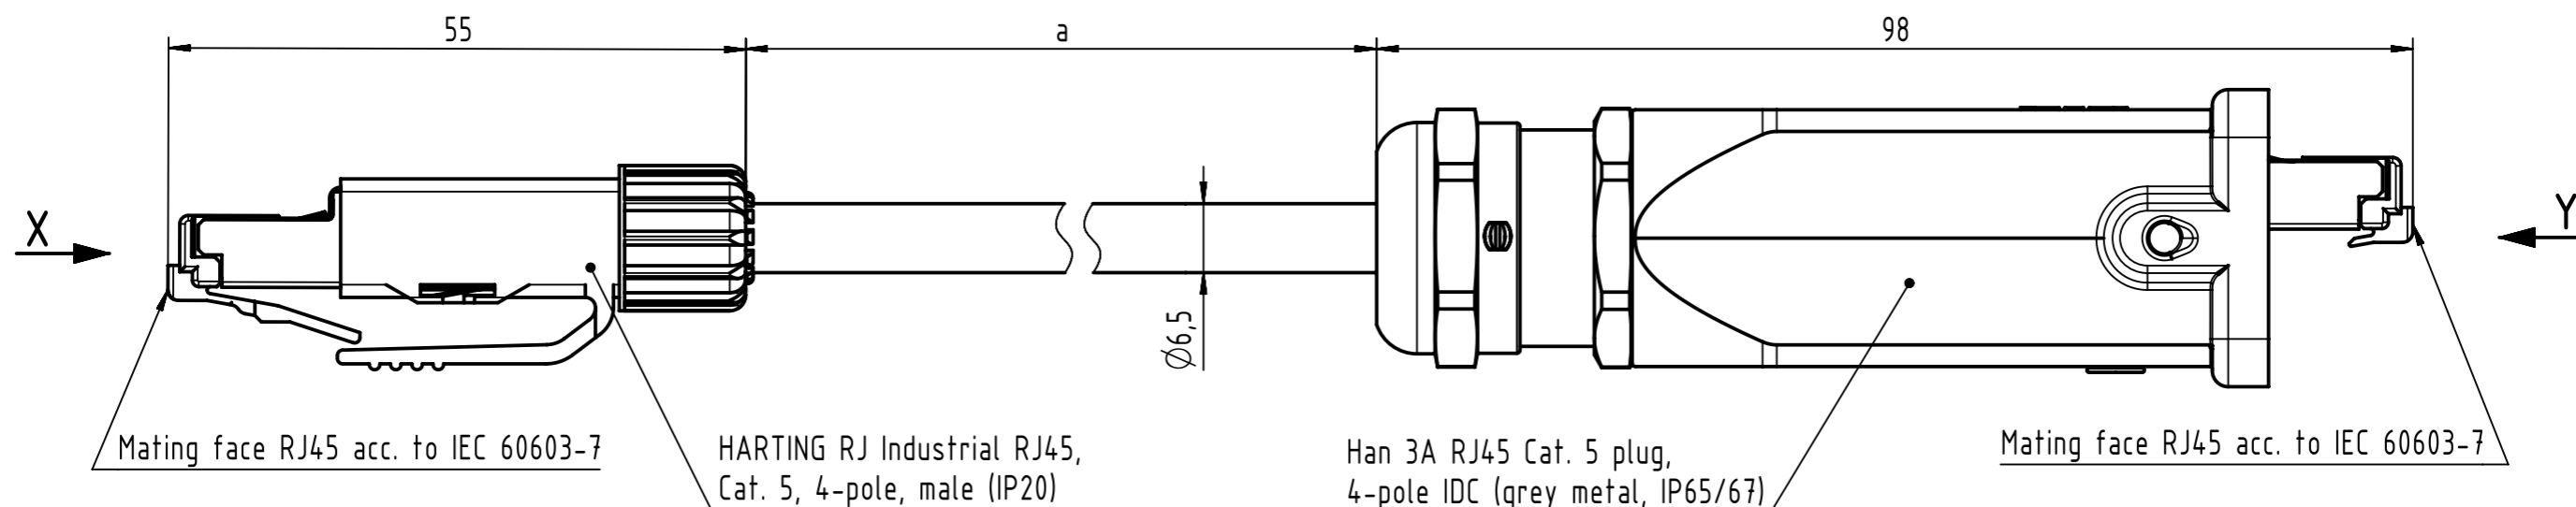

Connector Location A

Connector Location B

Loading-Plan:

- Temperature range: -40°C...+70°C

	All rights reserved Department HCS - RO	Created by MUNTEANV	Inspected by POPESCU	Standardisation AVRAM	Date 2016-12-07	State Final Release	Doc-Key / ECM-Nr. 100155468/UGD/006/B 500000112384 Rev. B Page 1/2
	HARTING Customised Solutions D-32427 Minden	Title RJ Industrial Cable Assembly	Type TB	Number 0945700XXXX	All Dimensions in mm Tech. Character. Free size tol. According to production drawing 2016-11-25		