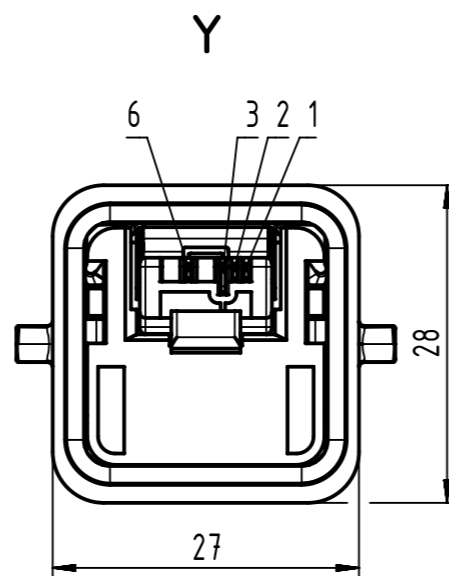

Connector Location A

Connector Location B

Loading-Plan:

- Temperature range: -40°C...+70°C

	All rights reserved Department HCS - RO	Created by MUNTEANV	Inspected by POPESCU	Standardisation AVRAM	Date 2016-12-07	State Final Release	Doc-Key / ECM-Nr. 100155468/UGD/006/B 500000112384 Rev. B Page 1/2
	HARTING Customised Solutions D-32427 Minden	Title RJ Industrial Cable Assembly	Type TB	Number 0945700XXXX	All Dimensions in mm Tech. Character. Free size tol. According to production drawing 2016-11-25		