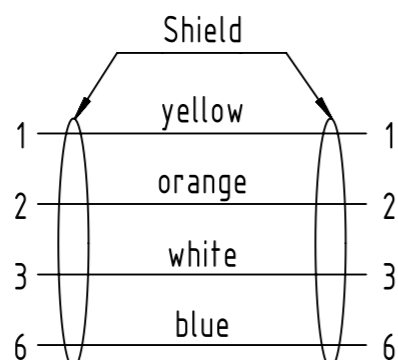

Connector Location A

Connector Location B

Loading-Plan:

- Temperature range: -40°C...+70°C

	All rights reserved Department HCS - RO	Created by MUNTEANV	Inspected by POPESCU	Standardisation AVRAM	Date 2016-12-07	State Final Release	Doc-Key / ECM-Nr. 100155468/UGD/006/B 500000112384 Rev. B Page 1/2
	HARTING Customised Solutions D-32427 Minden	Title RJ Industrial Cable Assembly	Type TB	Number 0945700XXXX	All Dimensions in mm Tech. Character. Free size tol. According to production drawing 2016-11-25		