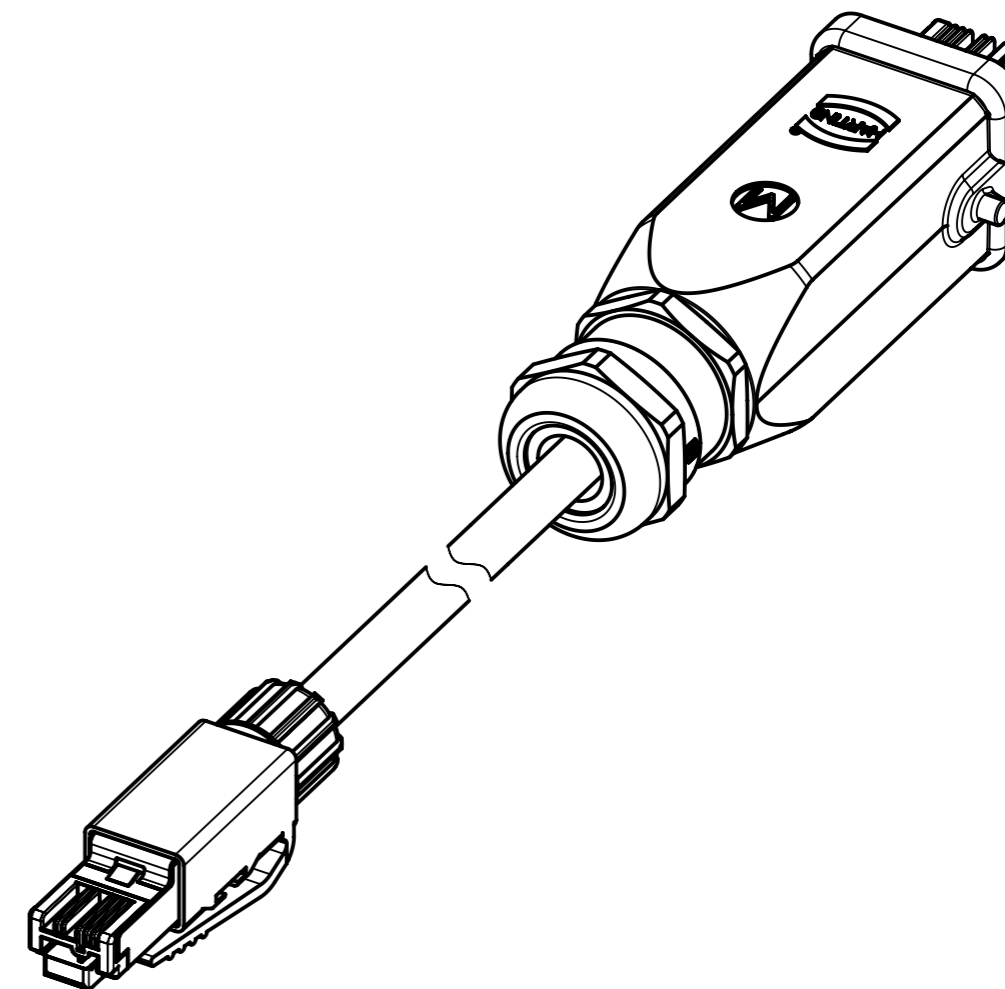

Connector Location A

Connector Location B

Loading-Plan:

- Temperature range: -40°C...+70°C

	All rights reserved Department HCS - RO	Created by MUNTEANV	Inspected by POPESCU	Standardisation AVRAM	Date 2016-12-07	State Final Release	Doc-Key / ECM-Nr. 100155468/UGD/006/B 500000112384 Rev. B Page 1/2
	HARTING Customised Solutions D-32427 Minden	Title RJ Industrial Cable Assembly	Type TB	Number 0945700XXXX	All Dimensions in mm Tech. Character. Free size tol. According to production drawing 2016-11-25		