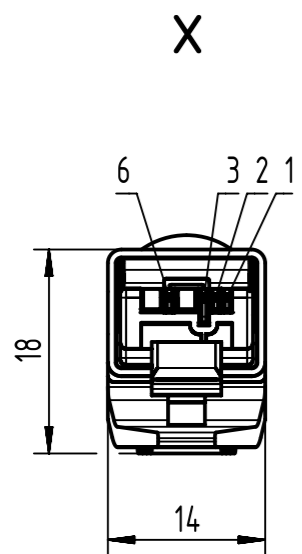

Connector Location A

Connector Location B

Loading-Plan:

- Temperature range: -40°C...+70°C

	All rights reserved Department HCS - RO	Created by MUNTEANV	Inspected by POPESCU	Standardisation AVRAM	Date 2016-12-07	State Final Release	Doc-Key / ECM-Nr. 100155468/UGD/006/B 500000112384 Rev. B Page 1/2
	HARTING Customised Solutions D-32427 Minden	Title RJ Industrial Cable Assembly	Type TB	Number 0945700XXXX	All Dimensions in mm Tech. Character. Free size tol. According to production drawing 2016-11-25		