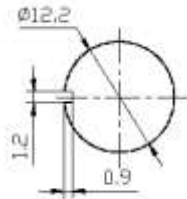

Medium Toggle Switch

Q-1311

TYPE: **KN3-3**

SPECIFICATIONS

Rating: 5A 125V AC; 3A 250V AC
 Contact R: 50mΩ max
 Insulation R: 500V DC 100MΩ min
 Dielectric Strength: 1 Minute 1500V AC
 Operating Temperature: -25°C ~ +85°C
 Electrical Life: 10, 000 Cycles

Outline Drawing

Mounting

Circuitry

ON - ON