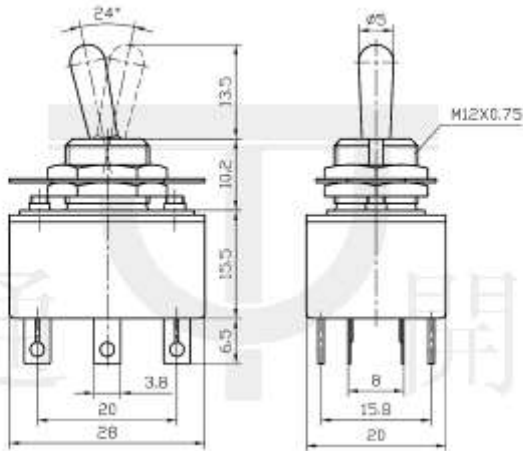

Medium Toggle Switch

Q-1311

TYPE: **KN3-3**

SPECIFICATIONS

Rating: 5A 125V AC; 3A 250V AC
 Contact R: 50mΩ max
 Insulation R: 500V DC 100MΩ min
 Dielectric Strength: 1 Minute 1500V AC
 Operating Temperature: -25°C ~ +85°C
 Electrical Life: 10, 000 Cycles

Outline Drawing

Mounting

Circuitry

ON - ON