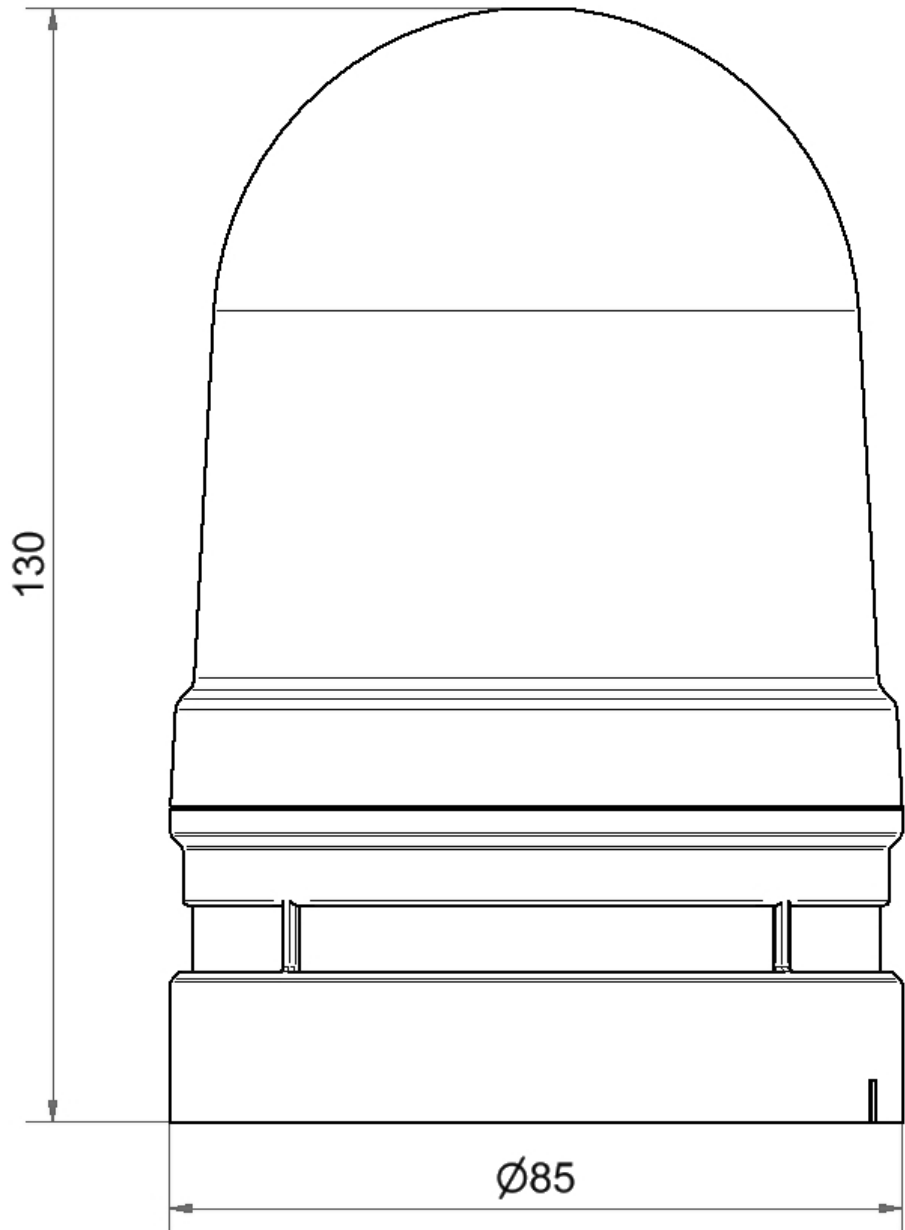

Midi / EvoSIGNAL

Midi TwinLIGHT Combi 12/24VAC/DC RD

Volume/dB(max) at 1m distance	110,0 dB (A)
Acoustic signal image	Multi-tone
Number of tones	10 tone
Audio frequency	3300 Hz

DRAWING

! For additional installation and mounting information, refer to the appropriate user guide at www.werma.com. This printed copy is for information only and is subject to alteration.