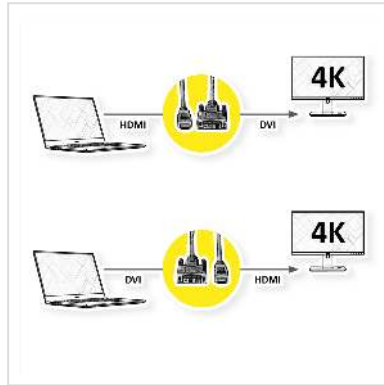

# ROLINE Monitor Cable, DVI (24+1) - HDMI, Dual Link, M/M, black /silver, 1.5 m

<b>Product No.</b>	11.04.5876
<b>Manufacturer</b>	ROLINE
<b>Manufacturer No.</b>	11.04.5876
<b>EAN (single piece)</b>	7611990176557

**ROLINE HDMI to DVI cable for connecting an ultrabook, notebook/laptop or PC to a monitor, TV or projector - for screen transmissions in excellent quality with a resolution of up to 3840x2160 @30Hz!**

- HDMI is a universal connection standard for the transmission of video and audio signals. Applications include mainly the connection of monitors and televisions to computers, BluRay players and similar devices.
- The HDMI connector requires less space and is therefore more suitable for portable display devices (ultrabooks, notebooks/laptops) or for 2 connectors on a graphics card (on a slot plate).
- The rugged nylon braid protects the cable effectively and makes it look stunning.
- High-quality, double-shielded cable (foil+braid) with gold-plated contacts for optimum transmission of image signals
- Connectors: DVI-D (24+1) to HDMI

## Technical specifications

Manufacturer	ROLINE
Product group	Cable
Product type	HDMI-DVI cable
Colour	black /silver
Length	1.5 m
Max. resolution	3840 x 2160 @30Hz (4K, Full HD)

side 1 connector	DVI - D 24+1 Male
side 2 connector	HDMI Male
Side 1 Connector Type	DVI-D 24+1, Dual-Link
Side 1 Connector Gender	Male
Side 2 Connector Type	HDMI Type A
Side 2 Connector Gender	Male
Area of application	External
Cable shielding	Screened
Weight	128.8 g
Height of packaging (single piece)	20 mm
Width of packaging (single piece)	100 mm
Depth of packaging (single piece)	100 mm
Package weight (single piece)	0.08 kg