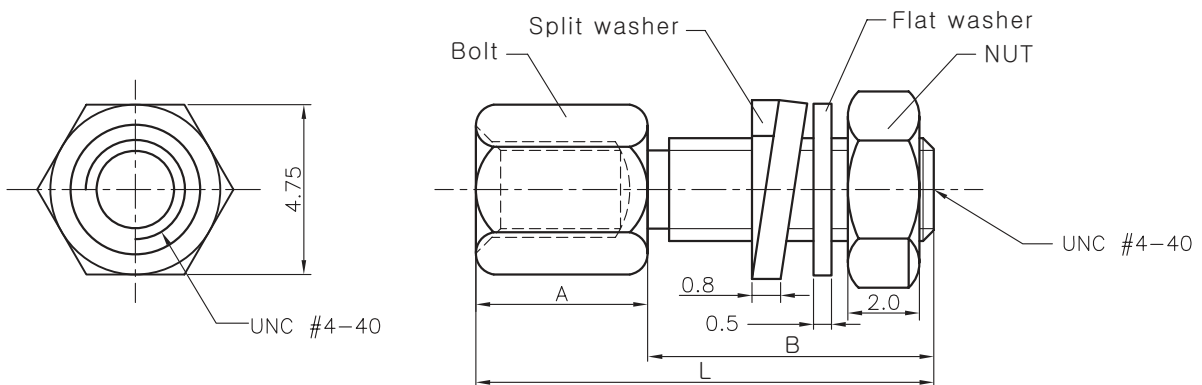

D-SUB Series

KLS1-4-40UNC D-SUB Screw Type

Material:

Screw : Brass
Washer:Steel
NUT:Steel

- * SCREW LOCK, # 4-40, EMI / RFI D CONNECTOR
- * Accessory Type: Screw Lock
- * For Use With: EMI / RFI Shielded D Connectors
- * Thread Size - Imperial: # 4-40 UNC

| ITEM | L(mm) | A(mm) | B(mm) |
|-------------------|-------|-------|-------|
| KLS1-4-40UNC-10.0 | 10.0 | 4.8 | 5.2 |
| KLS1-4-40UNC-11.8 | 11.8 | 4.8 | 7.0 |
| KLS1-4-40UNC-12.7 | 12.7 | 4.8 | 7.9 |
| KLS1-4-40UNC-15.7 | 15.7 | 4.8 | 10.9 |
| KLS1-4-40UNC-17.8 | 17.8 | 4.8 | 13.0 |
| KLS1-4-40UNC-18.8 | 18.8 | 4.8 | 14.0 |

ORDER INFORMATION

Product NO.: KLS1-4-40UNC-12.7

Contact Number of Row _____
4-40UNC=D-SUB Screw Type

Size: 10.0mm / 12.0mm
/ 12.7mm / 15.7mm
/ 17.8mm / 18.8mm