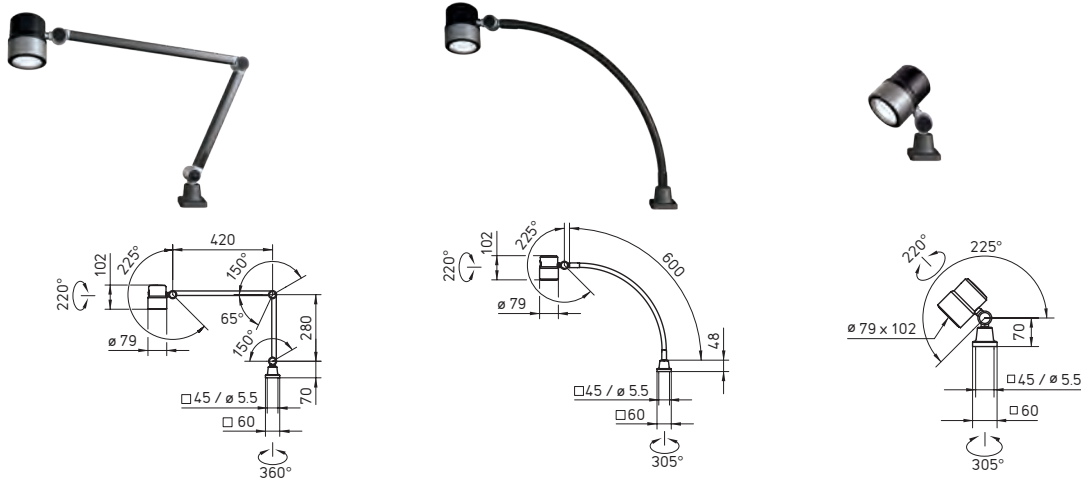


ROCIA.FOCUS
SPOT ON: PINPOINT ILLUMINATION

ROCIA.focus

VERSATILE LED MACHINE LIGHT

ROCIA.focus is Waldmann's newest LED spot light, constructed from rugged anodized aluminum and designed for the most volatile industrial environments. Specially designed optics and high-powered LEDs provide bright white, glare-free lighting of up to 30,000 lux with a 5000K color temperature, providing precise illumination to the machining area. In addition, ROCIA.focus boasts up to 90% in energy savings when compared to similar machine lights.

- 12-40V DC, 12-28V AC, or 100-240V AC
- Triple high-power LED modules
- 60,000 hour maintenance-free operation
- Precision optics available in 10° or 40° beam spreads
- IP67 protection against water, oil, etc.
- 5000K color temperature
- High-resistance against heat, wear and corrosion
- Programmable for on/off or continuous dimming
- ETL/cETL approved

Mounting Options	Item	Dimensions	Part #
	Table clamp	0" - 2.75" span	190007019-00014904
	Table clamp	2.5" - 5.4" span	190033019-00014950
	Wall mount	2.4" x 2.8"	300213018-00025178
	Magnetic base	3.3" diameter	190057019-00015056