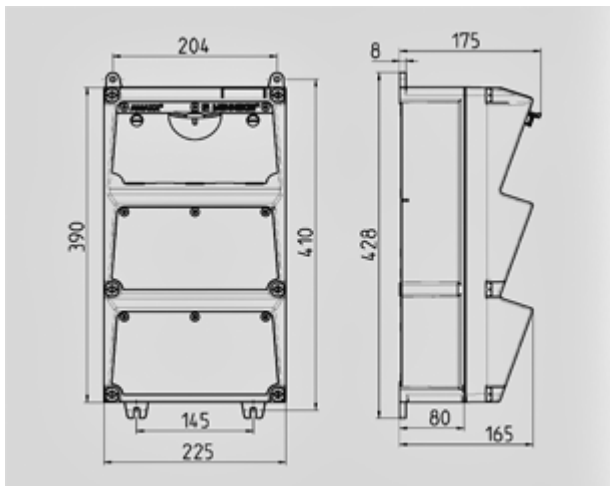

AMAXX® combination unit - Part no. 930002

- pre-wired for installation
- hinged to the side
- enclosure and insert made of AMAPLAST
- fusing behind a transparent cover

Protection type	IP 44
Fitted with	2 CEE 16A, 5p, 400V 2 SCHUKO® 16A, 230V
Fusing	2 Neozed D01, 3p 2 Neozed D01, 1p
InA	38 A
RDF	0,8
Connection/feeder cable for 2 cables up to 5 x 25 mm ²	
Enclosure size	390 x 225 mm (H x W)

Drawing 1 MB 522

Depth dimensions at various fittings.

Sockets	Degrees	Depth
SCHUKO® 16A, 230 V	IP 44	175 mm
	IP 67	194 mm
CEE 16A, 3p, 230V	IP 44	204 mm
	IP 67	205 mm
CEE 16A, 5p, 400V	IP 44	209 mm
	IP 67	213 mm
CEE 32A, 5p, 400V	IP 44	221 mm
	IP 67	227 mm
CEE 63A, 5p, 400V	IP 44	248 mm
	IP 67	248 mm

Cable entries: closed for cut out. 2 x M 40 each on top and bottom, 2 x M 20 each on top and bottom for cut out.