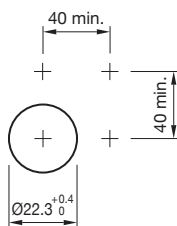

Mounting cut-outs