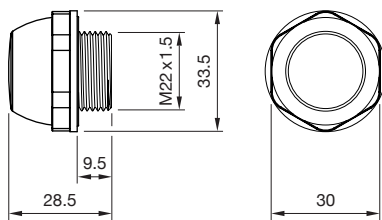

## Part No.: 14-060.307

### Technical data

Terminal	Push-in terminal
Illuminative colour	Orange
Operating voltage	24 V AC/DC
Housing colour	Black
Housing material	Plastic
Weight	0.012 kg
Lens cap material	Plastic
Lens cap optical effect	transparent

### Dimensions