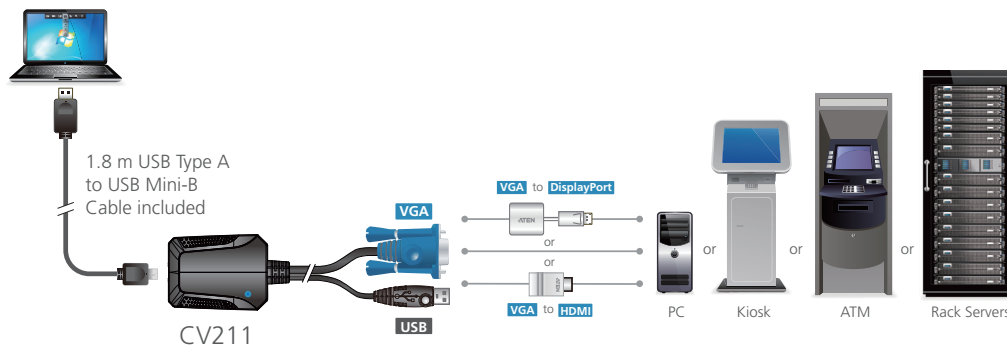

Applications

Local Usage

Connect CV211 (VGA), CV211 with VC925 (DisplayPort), or CV211 with VC810 (HDMI) directly to the target server/system from your laptop and troubleshoot with ease.

Remote usage

Connect CV211 (VGA), CV211 with VC925 (DisplayPort), or CV211 with VC810 (HDMI) to the target server from your laptop to collaborate with remote colleagues, or allow troubleshooting by remote engineers via remote access software.