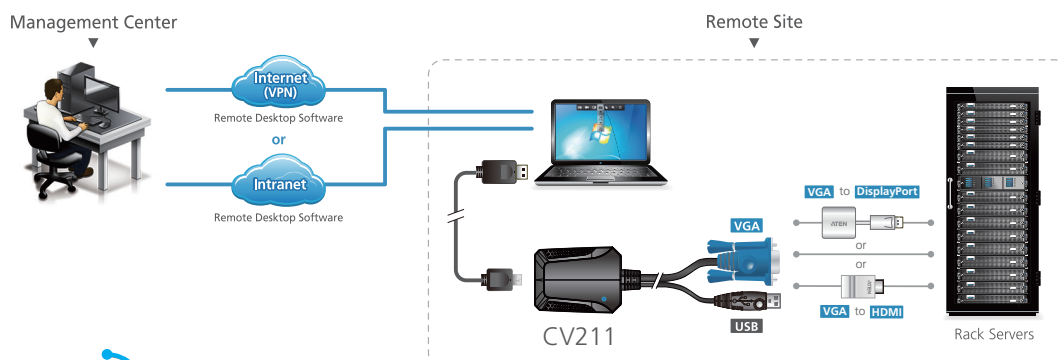

The innovative virtual media function provides file applications, OS patching, diagnostic testing and software installations through the CV211's intuitive graphical user interface (GUI) which provides easy operation and fast remote access. The GUI console window can be adjusted to the exact size and resolution of the remote computer's desktop by resizing the pane automatically, or you can manually adjust the window size as you see fit. This allows you to view the target computer's entire desktop without needing to use a scroll bar.

In addition, the unique cable clip design is utilized for easy tidying of disorganized cables while the CV211 is being used and transported. The CV211 is the perfect crash cart replacement to troubleshoot systems that are difficult to reach or where internet access is not available or permitted.

Applications

Local Usage

Connect CV211 (VGA), CV211 with VC925 (DisplayPort), or CV211 with VC810 (HDMI) directly to the target server/system from your laptop and troubleshoot with ease.

Remote usage

Connect CV211 (VGA), CV211 with VC925 (DisplayPort), or CV211 with VC810 (HDMI) to the target server from your laptop to collaborate with remote colleagues, or allow troubleshooting by remote engineers via remote access software.

Features

USB Console Adapter Provides Direct Laptop-to-Computer Desktop Access

- Transforms your laptop into an ultra mobile console for servers, computers, kiosks and ATMs
- Virtual media enables file applications, OS patching, diagnostic testing and software installation
- Upgradable firmware to keep unit up to date
- Eliminates the need for heavy and bulky crash carts
- Desktop scaling – user can adjust the size/resolution of the Remote desktop window by size or ratio