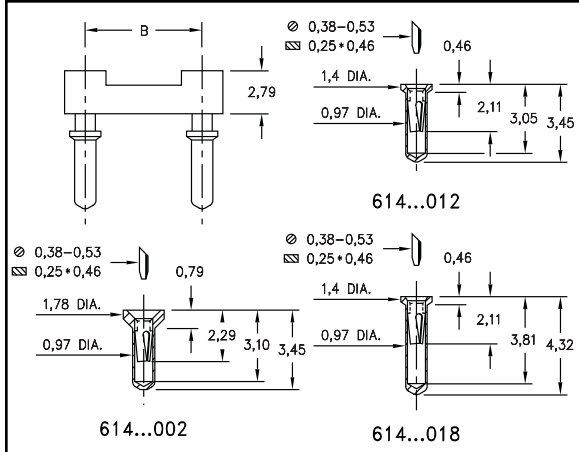

DUAL-IN-LINE SOCKETS

Carrier Type

Ultra Low Profile

Series 614

- Ultra low profile receptacles sit only 0,46 to 0,79 high above the board.
- Removable plastic carriers can be returned for reloading.
- Hi-Rel, 3-finger BeCu #11 contact is rated at 3 amps. See page 217 for details.
- Series 614 use MM #0552-1, #0552-2 or #0442-0 pins. See pages 128 and 129 for details.
- Insulators are high temperature thermoplastic.