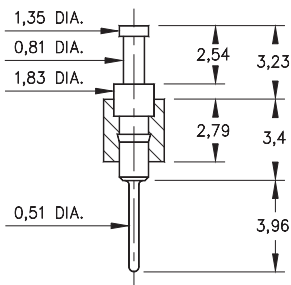

INTERCONNECTS

SERIES 350, 360, 370, 380 • 2,54 GRID SOLDER TAIL • SINGLE ROW STRIPS

FIG. 1

FIG. 2

FIG. 3

FIG. 4

- Series 350, 360, 370 & 380 single row header strips come in various styles (pin, slotted, head, turret and solder cup) with pluggable solder tails

350...001 uses pin #0290

360...001 uses pin #0282

370...001 uses pin #0700

380...001 uses pin #8000

See pages 215 and 216 for details

- Insulators are high temperature thermoplastic, suitable for all soldering operations

ORDERING INFORMATION

	Series 350...001	0,64 / 0,46 Dia. Solder Tails		
FIG. 1	350-XX-1	-00-001000	Specify number of pins 01-64	
FIG. 2	Series 360...001	Slotted Head / Solder Tail		
	360-XX-1	-00-001000	Specify number of pins 01-64	
FIG. 3	Series 370...001	Turret / Solder Tail		
	370-XX-1	-00-001000	Specify number of pins 01-64	
FIG. 4	Series 380...001	Solder Cup / Solder Tail		
	380-XX-1	-00-001000	Specify number of pins 01-64	
<div style="display: flex; justify-content: space-around; align-items: center;"> <div style="border: 1px solid black; padding: 5px; background-color: #90EE90;">RoHS - 2 2011/65/EU</div> <div style="border: 1px solid black; border-radius: 50%; padding: 5px;">XX=Plating Code See Below</div> <div style="border: 1px solid black; border-radius: 50%; padding: 5px;">For Electrical, Mechanical & Environmental Data, See page 264</div> </div>				
SPECIFY PLATING CODE XX=		10 ◆	90	40 ◆
Pin Plating		0,25µm Au	5,08µm Sn/Pb	5,08µm Sn