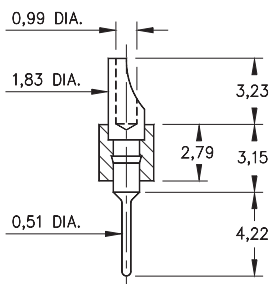

INTERCONNECTS

SERIES 350, 360, 370, 380 • 2,54 GRID SOLDER TAIL • SINGLE ROW STRIPS

FIG. 1

FIG. 2

FIG. 3

FIG. 4

- Series 350, 360, 370 & 380 single row header strips come in various styles (pin, slotted, head, turret and solder cup) with pluggable solder tails

350...001 uses pin #0290

360...001 uses pin #0282

370...001 uses pin #0700

380...001 uses pin #8000

See pages 215 and 216 for details

- Insulators are high temperature thermoplastic, suitable for all soldering operations

ORDERING INFORMATION

	Series 350...001	0,64 / 0,46 Dia. Solder Tails		
FIG. 1	350-XX-1	-00-001000	Specify number of pins 01-64	
FIG. 2	Series 360...001	Slotted Head / Solder Tail		
	360-XX-1	-00-001000	Specify number of pins 01-64	
FIG. 3	Series 370...001	Turret / Solder Tail		
	370-XX-1	-00-001000	Specify number of pins 01-64	
FIG. 4	Series 380...001	Solder Cup / Solder Tail		
	380-XX-1	-00-001000	Specify number of pins 01-64	
<div style="display: flex; justify-content: space-around; align-items: center;"> <div style="border: 1px solid black; padding: 5px; background-color: #90EE90;">RoHS - 2 2011/65/EU</div> <div style="border: 1px solid black; border-radius: 50%; padding: 5px;">XX=Plating Code See Below</div> <div style="border: 1px solid black; border-radius: 50%; padding: 5px;">For Electrical, Mechanical & Environmental Data, See page 264</div> </div>				
SPECIFY PLATING CODE XX=		10 ◆	90	40 ◆
Pin Plating		0,25µm Au	5,08µm Sn/Pb	5,08µm Sn