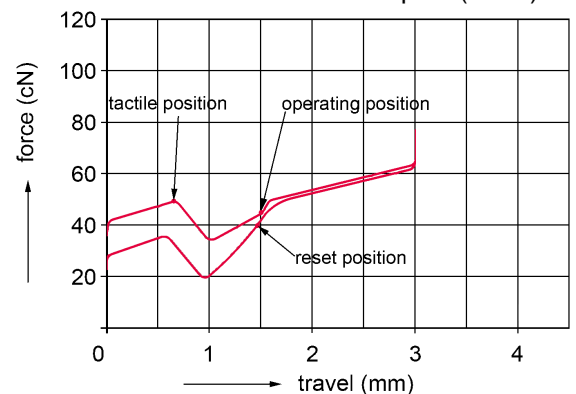

Reliability:

- MTBF > 100,000 hours
- MCBF > 10 bill. operations

Track ball:

- Scanning: Mechanical
- Number of Keys: 2
- Connection: Product dependant, see table "Models"

Keyboard:

- Key technology: ML
- Service life, standard key: > 20 million key operations
- Operation characteristics: ML Pressure point(50cN)