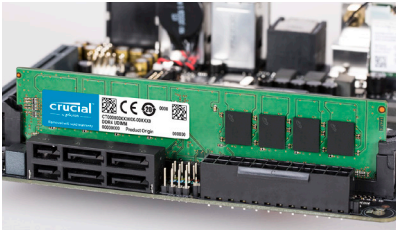

The memory & storage experts™

CRUCIAL® DESKTOP MEMORY

THE FAST, EASY WAY TO IMPROVE YOUR DESKTOP'S PERFORMANCE

There's an easy cure for a slow computer: more memory. Designed to help your system run faster and smoother, Crucial® Desktop Memory is one of the easiest and most affordable ways to improve your system's performance. Load programs faster. Increase responsiveness. Run data-intensive applications with ease, and increase your desktop's multitasking capabilities.

Make everything on your computer faster

Multitask with ease

Easy to install

Maximize the value of your system

CRUCIAL® DESKTOP MEMORY

Make everything on your computer faster

Memory is a component in your computer that allows for short-term data access. Since your system's moment-to-moment operations rely on short-term data access – loading applications, browsing the Web or editing a spreadsheet – the speed and amount of memory in your system plays a critical role. Load apps in seconds by increasing the speed of your memory and installing more of it.