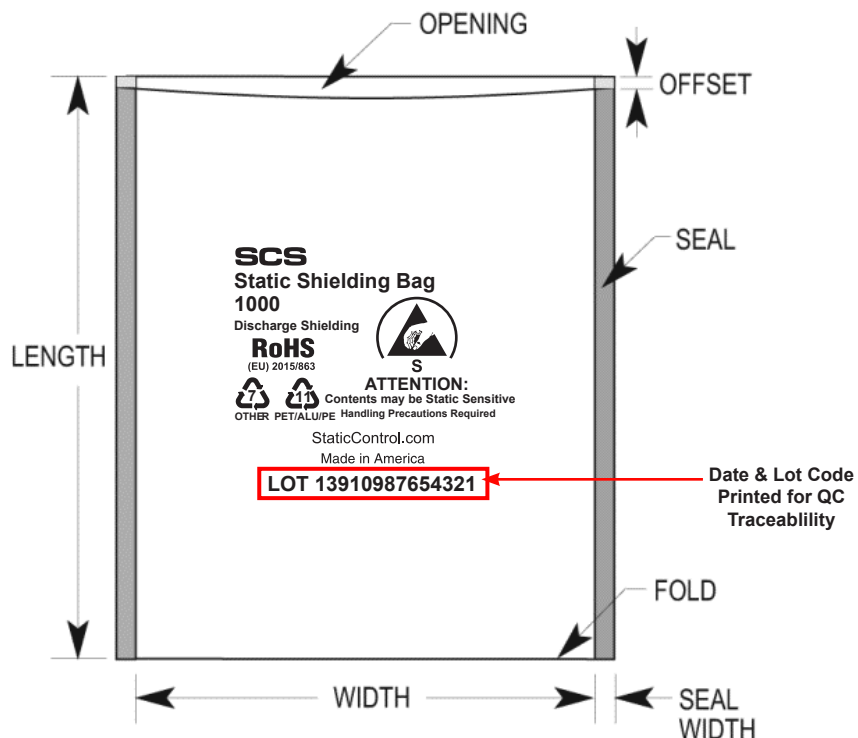

See details of [Warranty, Limitation of Liability and Remedies](#) online at SCS terms and conditions which states in part, "This product will be free from defects in material and manufacture for one year from the time of purchase. SCS MAKES NO OTHER WARRANTIES INCLUDING, BUT NOT LIMITED TO, ANY IMPLIED WARRANTY OF MERCHANTABILITY OR FITNESS FOR A PARTICULAR PURPOSE. If this product is defective within the warranty period stated above, your exclusive remedy shall be, at the option of SCS, to replace or repair the SCS product or refund the purchase price of the SCS product. Except where prohibited by law, SCS will not be liable for any indirect, special, incidental or consequential loss or damage arising from this SCS product, regardless of the legal theory asserted."