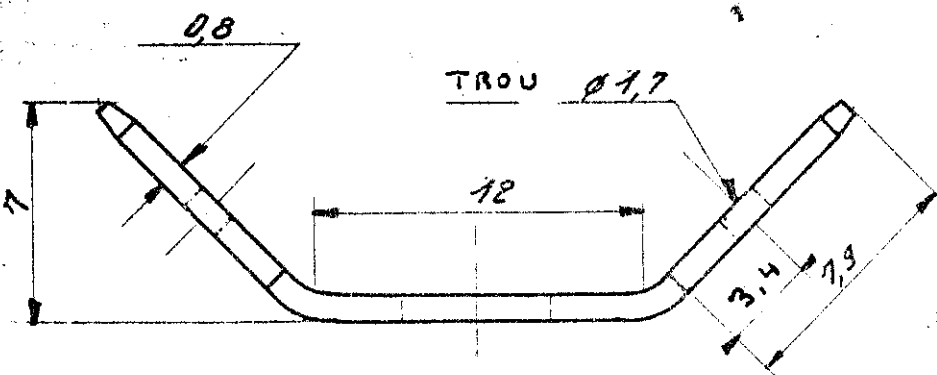

NUMBER
C 142 241

DIMENSIONS IN MM. DO NOT SCALE PRINT.

140758-3	BRUT	1	8	5,1	5
142241.2	ETAME	1	8	4,1	4
142241-1	BRUT	1	8	4,1	4
Numéros	Finition	Nbre de paires	"L"	"B"	Ø bore

©19 BY AMP INCORPORATED, ALL RIGHTS RESERVED. AMP PRODUCTS COVERED BY PATENTS AND/OR PATENTS PENDING.

**CUSTOMER COPY
REFERENCE ONLY**

MATERIAL AND FINISH
Laiton
Finition: Voir table

AMP AMP DE FRANCE S.A.
PONTOISE
CLASS "Serie 250"

WIRE — RANGE — INSULATION
1 *2*

TYPE *Automatique*

A	Ajoute 140758-3	CH	02/19
LTR	REVISION RECORD	DR	CHK
DR	<i>REV 16/3/84</i>	DE	
CHK		APP	

TOLERANCE EXCEPT AS NOTED ± 0,15 ± 1' 0"

SCALE 4.1

LOC **A** NO **C 142 241** REV **A**

NAME **LANGUETTES DOUBLES PLIEES A 45°**