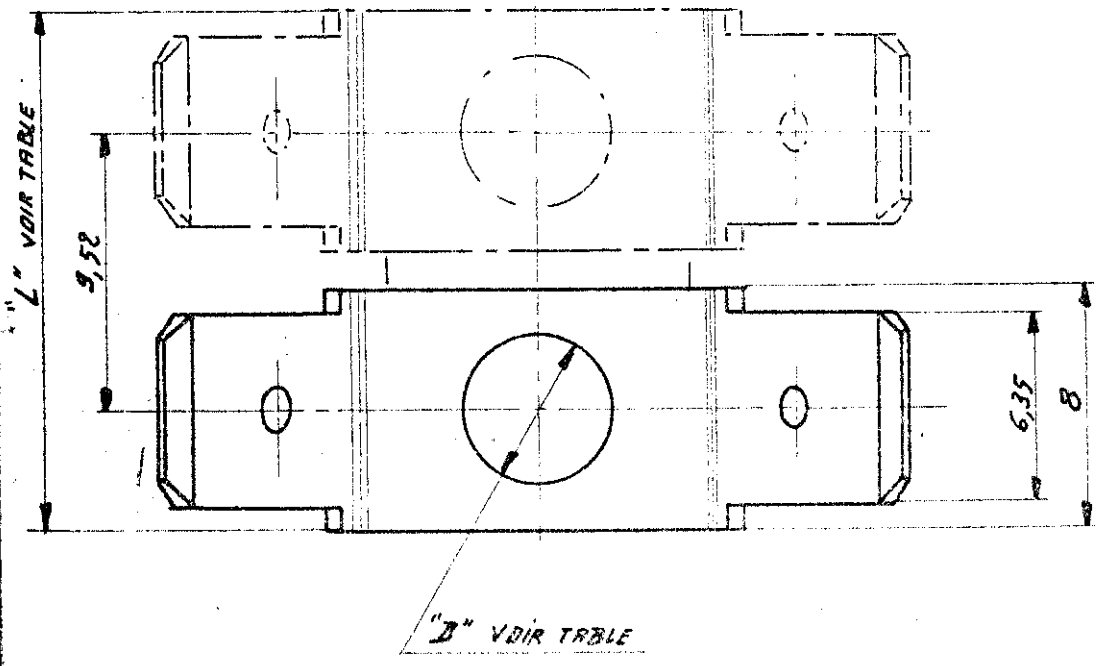

NUMBER
C 142 241

DIMENSIONS IN MM. DO NOT SCALE PRINT.

140758-3	BRUT	1	8	5,1	5
142241.2	ETAME	1	8	4,1	4
142241-1	BRUT	1	8	4,1	4
Numéros	Finition	Nbre de paires	"L"	"B"	Ø bore

©19 BY AMP INCORPORATED, ALL RIGHTS RESERVED. AMP PRODUCTS COVERED BY PATENTS AND/OR PATENTS PENDING.

**CUSTOMER COPY
REFERENCE ONLY**

MATERIAL AND FINISH
Laiton
Finition: Voir table

AMP AMP DE FRANCE S.A.
PONTOISE
CLASS "Serie 250"

WIRE — RANGE — INSULATION
1 *2*

TYPE *Automatique*

A	Ajoute 140758-3	CH	02/19
LTR	REVISION RECORD	DR	CHK
DR	<i>REV 16/3/84</i>	DE	
CHK		APP	

TOLERANCE EXCEPT AS NOTED ± 0,15 ± 1' 0"

SCALE 4.1

LOC **A** NO **C 142 241** REV **A**

NAME **LANGUETTES DOUBLES PLIEES A 45°**