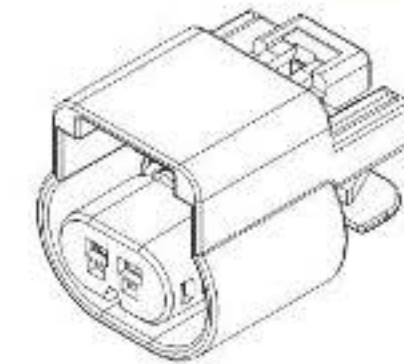

Family ▾

Cavities ▾

Gender ▾

Sealed ▾

Terminal(s) blade size [mm] ▾

Product Segment ▾

Application ▾

[Clear](#)[Search →](#)

## 2 Way Natural GT 150 Sealed Female Connector Assembly, Max Current 15 amps Part #13546696

[Question about this product?](#)[Attributes](#)[Documents \(6\)](#)[Related Products \(23\)](#)

<b>Part #:</b>	13546696
<b>Description:</b>	2 Way Natural GT 150 Sealed Female Connector Assembly, Max Current 15 amps
<b>Product Type:</b>	Connector
<b>Status:</b>	Active
<b>Family:</b>	GT
<b>Series:</b>	1.5
<b>Cavities:</b>	2
<b>Terminal(s) blade size [mm]:</b>	1.5
<b>Sealed:</b>	Sealed
<b>Gender:</b>	Female
<b>Temperature range [°C]:</b>	-40 to 125
<b>Material:</b>	PBT
<b>Weight [g]:</b>	7.24
<b>Color:</b>	Natural
<b>ELV compliant:</b>	Yes
<b>RoHs compliant:</b>	Yes