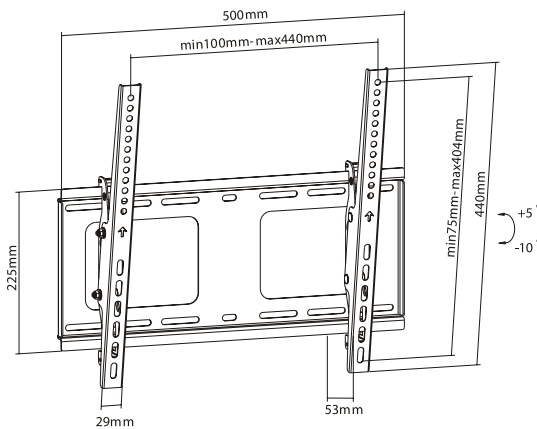

# Tilting TV Wall Mount 32" to 55" Screen

pro-SIGNAL

## Description

A heavy duty tilting wall bracket for use with flat panel TV and monitor screens from 32" to 55". It is a single piece wall mount frame with large access holes for hidden connector wall plates and simple "hook-on" arms with safety clamps.

## Specifications

Material	: Steel
Surface Finish	: Powder Coating
Fit Screen Size	: 32" - 55"
VESA Compatible	: 200×200, 300×300, 400×200, 400×400
Profile	: 53mm
Tilt Range	: +5° to -10°
Installation	: Solid Wall, Double Stud (406mm)
Weight Capacity	: 80kg

## Diagram

Dimensions : Millimetres