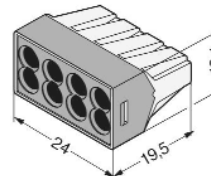

773-173

3 Conductor connector
Red / transparent
400V/4kV/2 - 41A