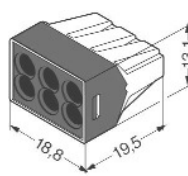

773-108

8 Conductor connector
Dark grey / transparent
400V/4kV/2 - 24A