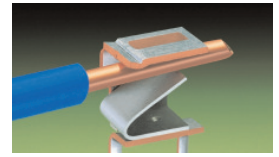

### 773 Series Junction Box connectors - for commoning solid and stranded conductors

**QUICK - SIMPLE - EASY TO USE - SAFE - VISIBLE CONNECTION**

Conductor Sizes & Stripping Lengths

0,75 ... 2,5 mm <sup>2</sup>	
solid	
AWG 18 - 12	12...13 mm
1,5 ... 2,5 mm <sup>2</sup>	
stranded	
AWG 14 - 12	12...13 mm
fine stranded	