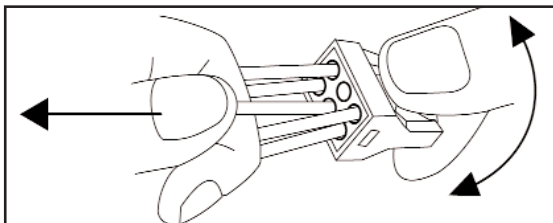

PUSHWIRE

OPERATING INFORMATION

773 Series Junction Box connectors - for commoning solid and stranded conductors

QUICK - SIMPLE - EASY TO USE - SAFE - VISIBLE CONNECTION

Conductor Sizes & Stripping Lengths

0,75 ... 2,5 mm²	
solid	
AWG 18 - 12	12...13 mm
1,5 ... 2,5 mm²	
stranded	
AWG 14 - 12	12...13 mm
fine stranded	

2,5 ... 6 mm²	
solid	
AWG 14 - 10	12...13 mm
2,5 ... 6 mm²	
stranded ≤ 19	
AWG 14 - 10	12...13 mm
fine stranded	

Strip the conductor
12mm

Use **ONLY**
the cable
recommended

Insert fully
into the
housing

To remove
simply twist
and pull