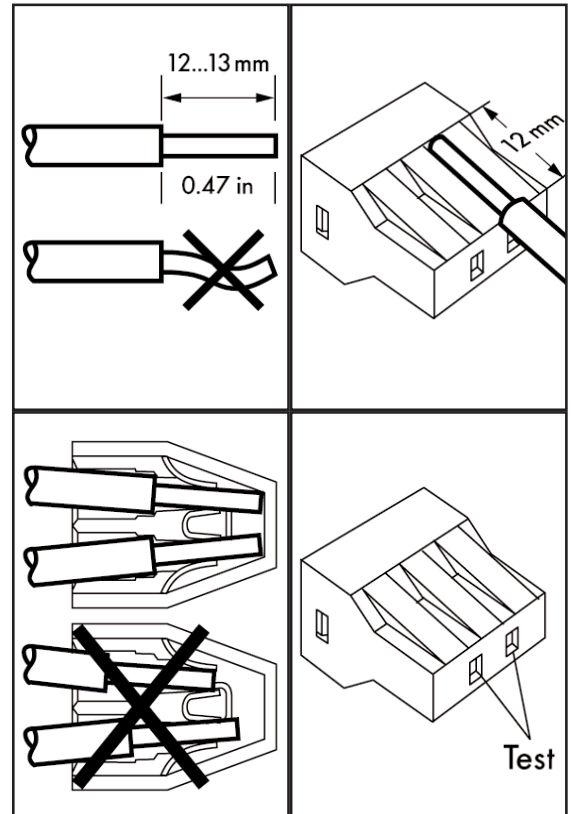

PUSHWIRE

OPERATING INFORMATION

773 Series Junction Box connectors - for commoning solid and stranded conductors

QUICK - SIMPLE - EASY TO USE - SAFE - VISIBLE CONNECTION

Conductor Sizes & Stripping Lengths

0,75 ... 2,5 mm²	
solid	
AWG 18 - 12	12...13 mm
1,5 ... 2,5 mm²	
stranded	
AWG 14 - 12	12...13 mm
fine stranded	

2,5 ... 6 mm²	
solid	
AWG 14 - 10	12...13 mm
2,5 ... 6 mm²	
stranded ≤ 19	
AWG 14 - 10	12...13 mm
fine stranded	

Strip the conductor
12mm

Use **ONLY**
the cable
recommended

Insert fully
into the
housing

To remove
simply twist
and pull