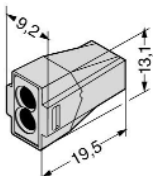

773-104

4 Conductor connector
Orange / transparent
400V/4kV/2 - 24A