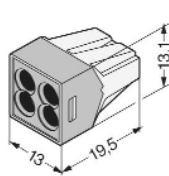

Insert fully  
into the  
housing

To remove  
simply twist  
and pull

**773-102**

2 Conductor connector  
Yellow / transparent  
400V/4kV/2 - 24A

**773-104**

4 Conductor connector  
Orange / transparent  
400V/4kV/2 - 24A