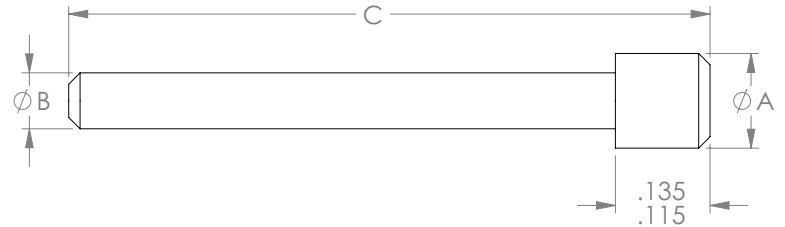

17832 Gothard Street
Huntington Beach, CA 92647

P: 714-362-3713
F: 714-362-3714

www.stepnco.com

MS27488

SEALING PLUGS

Revision R	Color	A Dia. Min/Max	B Dia. Min/Max	C Dim. Min/Max
MS27488-23-4	Blue	.049/.055	.037/.043	.490/.520
MS27488-22-2	Black	.058/.066	.038/.045	.618/.668
MS27488-20-2	Red	.080/.090	.048/.058	.755/.805
MS27488-16-3	Blue	.120/.130	.069/.079	1.422/1.472
MS27488-16-2	Green	.120/.130	.069/.079	.822/.872
MS27488-12-3	Yellow	.160/.170	.115/.125	1.391/1.441
MS27488-12-2	Orange	.160/.170	.115/.125	.791/.841
MS27488-8-3	Red	.305/.315	.165/.175	1.139/1.189
MS27488-4-3	Blue	.404/.414	.273/.283	1.139/1.189
MS27488-0-3	Yellow	.596/.606	.416/.431	1.021/1.071