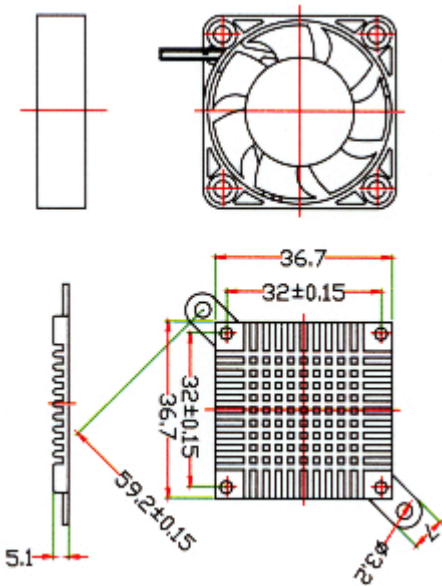

features :

Model : VC-D

- **Heat Sink**
Material: Aluminum
- **Fan Specification**
FAN: 40*40*10mm
Air Flow(CFM): 4.76
Rated Speed(RPM): 5000
Noise Level(dBA): <25

Specification :

Compatibility :

Web Site Reviews :