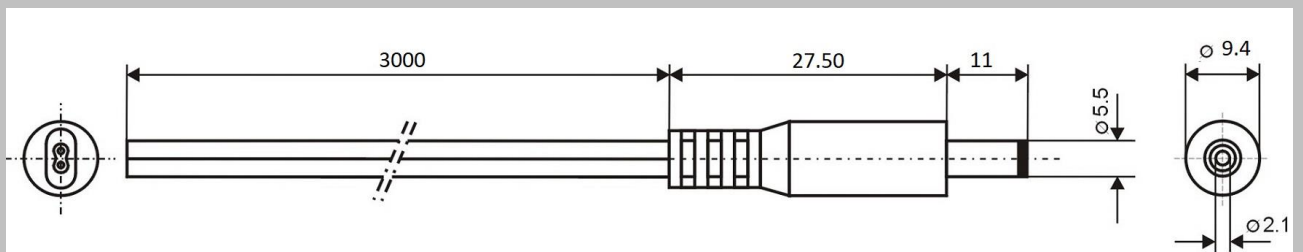

LOW VOLTAGE DC CABLE

Specification:

Model	DC.CAB.8200.0300
DC Plug	5.5/2.1 mm
Recommended voltage	0 - 48V
Max Current	5 A
Dielectric Strength	500 VDC
Operating temperature	-25°C to +70°C
Cord Length	3000 mm
Cable Diameter	2,00 x 4,10 mm
Wire Diameter	2x0,5mm ²
ROHS	+