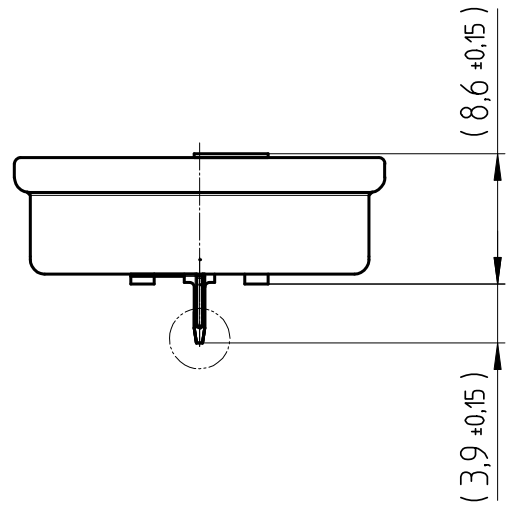

Art.-Number: 701100

Layout  
top view

Tab material: Stainless steel

All framed values will be used for dimension checking !

The Products of Renata SA are neither designed nor authorized for use in certain areas of application of environment.  
For further details we refer to our webpage: [www.renata.com/downloads/restriction\\_of\\_use](http://www.renata.com/downloads/restriction_of_use)

- Samples can deviate in the execution from the serie.

- Dimensions and tolerances can be specified only after the testing of the devices for the mass production definitely

Rev.	①	12.09.2019	SRi	Rev.	⊙	.	.	Customer's Approval			
Rev.	⊙	.	.	Rev.	⊙	.	.	Date			
Rev.	⊙	.	.	Rev.	⊙	.	.	Signature			
Titel:								Scale 2:1	Drawn	06.01.05	SRi
CR2477NFH-LF									Checked	13.09.19	HSn
									Approved	16.09.19	MDi
				CH-4452 Itingen Switzerland				3.8738.4-1			