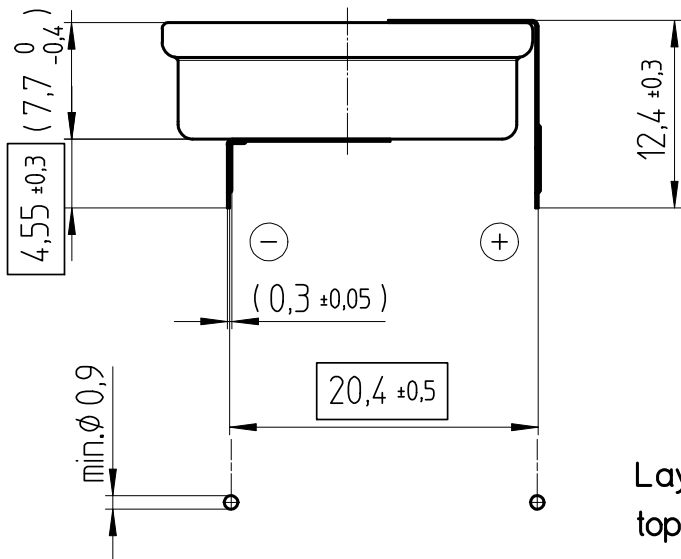

Art.-Number: 701100

Layout  
top view

Tab material: Stainless steel

All framed values will be used for dimension checking !

The Products of Renata SA are neither designed nor authorized for use in certain areas of application of environment.  
For further details we refer to our webpage: [www.renata.com/downloads/restriction\\_of\\_use](http://www.renata.com/downloads/restriction_of_use)

- Samples can deviate in the execution from the serie.

- Dimensions and tolerances can be specified only after the testing of the devices for the mass production definitely

Rev.	①	12.09.2019	SRi	Rev.	⊙	.	.	Customer's Approval			
Rev.	⊙	.	.	Rev.	⊙	.	.	Date			
Rev.	⊙	.	.	Rev.	⊙	.	.	Signature			
Titel:								Scale 2:1	Drawn	06.01.05	SRi
CR2477NFH-LF									Checked	13.09.19	HSn
									Approved	16.09.19	MDi
				CH-4452 Itingen Switzerland				3.8738.4-1			