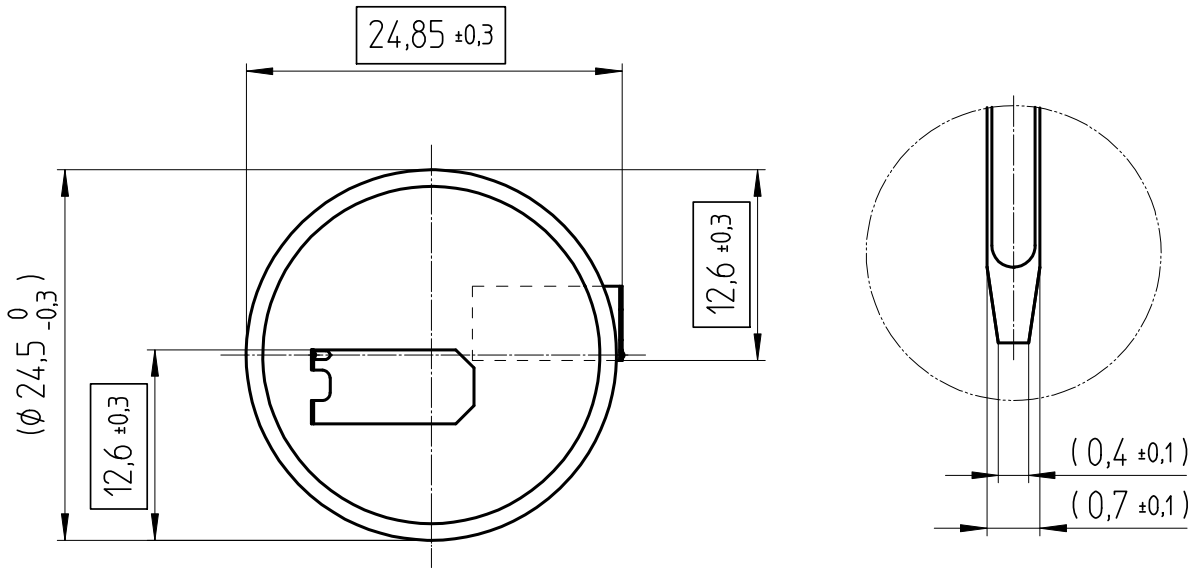

Art.-Number: 701100

Layout  
top view

Tab material: Stainless steel

All framed values will be used for dimension checking !

The Products of Renata SA are neither designed nor authorized for use in certain areas of application of environment.  
For further details we refer to our webpage: [www.renata.com/downloads/restriction\\_of\\_use](http://www.renata.com/downloads/restriction_of_use)

- Samples can deviate in the execution from the serie.

- Dimensions and tolerances can be specified only after the testing of the devices for the mass production definitely

Rev.	①	12.09.2019	SRi	Rev.	⊙	.	.	Customer's Approval			
Rev.	⊙	.	.	Rev.	⊙	.	.	Date			
Rev.	⊙	.	.	Rev.	⊙	.	.	Signature			
Titel:								Scale 2:1	Drawn	06.01.05	SRi
CR2477NFH-LF									Checked	13.09.19	HSn
									Approved	16.09.19	MDi
				CH-4452 Itingen Switzerland				3.8738.4-1			