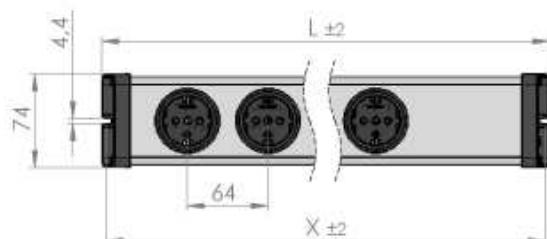

VARIO® LINEA Personal Protection 4-fold plus 30mA

- ✓ Robust plastic, gray
- ✓ Built-in Schuko plug sockets (90° rotated), round
- ✓ Space of sockets: 64 mm
- ✓ Available with 1,5 m power cord and angle plug as standard product;
Optional: also available with 3 m and 5 m power cable
- ✓ Increased safety due to integrated child protection
- ✓ End caps: mounting possible

Technical Data

- 250 V~, 16 A, 50 Hz, 3.600 W
- Power cord H05VV-F 3G 1,5 mm²
- 2-pole, illuminated switch
- Built-in RCD switch
- Consumption: < 0,5 W
- Angle plug with earthing contact

Dimensions: 462 x 74 x 47 mm (L x B x H)
Fixing dimension X: 454 mm
EAN: 4012096023234
Packaging unit: 20
Article no.: 0221x00042301