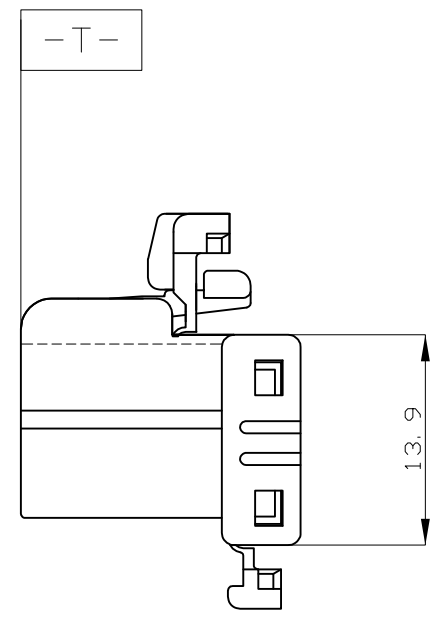

二重ロック時
DOUBLE LOCKED

OBSOLETE	オレンジ (ORANGE)	174047-8
	青 (BLUE)	174047-5
	緑 (GREEN)	174047-4
	黒 (BLACK)	174047-2
	白 (WHITE)	174047-1
	色 (COLOR)	製品型番 (PART NO.)

⚠ TO BE MEASURED WITHIN 2mm FROM [-T-]
 ⚠ APPLICABLE PRODUCT SPEC. NO. 108-5244, 108-5352

⚠ [-T-] 面より 2mm の範囲で測定
 ⚠ 適用製品規格番号 108-5244, 108-5352

TOLERANCE UNLESS OTHERWISE SPECIFIED: 一般公差	
0 < x ≤ 10	: ±0.2
10 < x ≤ 30	: ±0.25
30 < x ≤ 100	: ±0.3
ANGLE ; 角度	: ±3°

THIS DRAWING IS A CONTROLLED DOCUMENT.

DIMENSIONS: 単位: 耗 mm	TOLERANCES UNLESS OTHERWISE SPECIFIED: 一般公差
	0 PLC ± -
	1 PLC ± -
	2 PLC ± -
	3 PLC ± -
	4 PLC ± -
	ANGLES ± -
MATERIAL 材料 PBT	FINISH 仕上 -

DWN M.SUGAWARA	07AUG06
CHK T.SHINOHARA	07AUG06
APVD K.BETSUI	07AUG06
PRODUCT SPEC 製品規格	
APPLICATION SPEC 取付適用規格	-
WEIGHT	-

TE Connectivity		NAME 名称	
		20POSITION PLUG HOUSING 040SERIES MULTI-LOCK CONNECTOR	
SIZE	CAGE CODE	DRAWING NO 番号	RESTRICTED TO
A3	00779	C-174047	-
CUSTOMER DRAWING		SCALE 尺度 2:1	SHEET 1 OF 1
		REV G1	