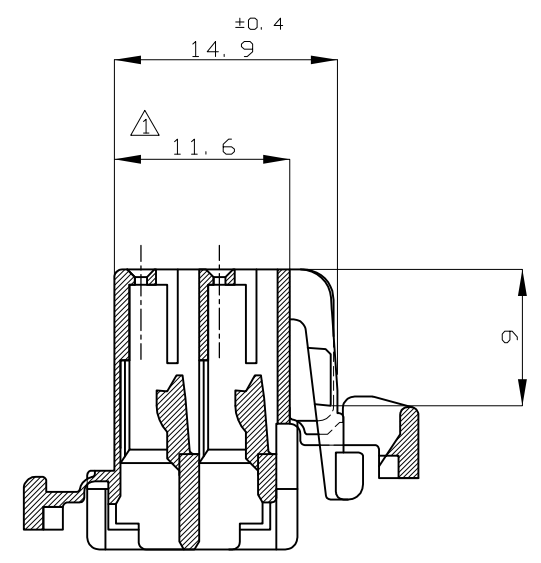

二重ロック時
DOUBLE LOCKED

OBSOLETE	オレンジ (ORANGE)	174047-8
	青 (BLUE)	174047-5
	緑 (GREEN)	174047-4
	黒 (BLACK)	174047-2
	白 (WHITE)	174047-1
	色 (COLOR)	製品型番 (PART NO.)

⚠ TO BE MEASURED WITHIN 2mm FROM [-T-]
 ⚠ APPLICABLE PRODUCT SPEC. NO. 108-5244, 108-5352

⚠ [-T-] 面より 2mm の範囲で測定
 ⚠ 適用製品規格番号 108-5244, 108-5352

TOLERANCE UNLESS OTHERWISE SPECIFIED: 一般公差	
0 < x ≤ 10	: ±0.2
10 < x ≤ 30	: ±0.25
30 < x ≤ 100	: ±0.3
ANGLE ; 角度	: ±3°

THIS DRAWING IS A CONTROLLED DOCUMENT.

DIMENSIONS: 単位: 耗 mm	TOLERANCES UNLESS OTHERWISE SPECIFIED: 一般公差
	0 PLC ± -
	1 PLC ± -
	2 PLC ± -
	3 PLC ± -
	4 PLC ± -
	ANGLES ± -
MATERIAL 材料 PBT	FINISH 仕上 -

DWN M.SUGAWARA	07AUG06
CHK T.SHINOHARA	07AUG06
APVD K.BETSUI	07AUG06
PRODUCT SPEC 製品規格	
APPLICATION SPEC 取付適用規格	-
WEIGHT	-

TE Connectivity		NAME 名称	
		20POSITION PLUG HOUSING 040SERIES MULTI-LOCK CONNECTOR	
SIZE	CAGE CODE	DRAWING NO 番号	RESTRICTED TO
A3	00779	C-174047	-
CUSTOMER DRAWING		SCALE 尺度 2:1	SHEET 1 OF 1
		REV G1	