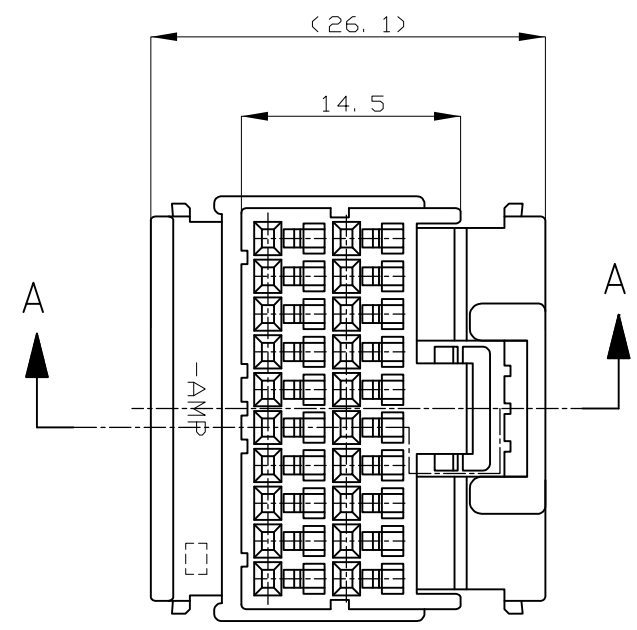

二重ロック時
DOUBLE LOCKED

OBSOLETE	オレンジ (ORANGE)	174047-8
	青 (BLUE)	174047-5
	緑 (GREEN)	174047-4
	黒 (BLACK)	174047-2
	白 (WHITE)	174047-1
	色 (COLOR)	製品型番 (PART NO.)

⚠ TO BE MEASURED WITHIN 2mm FROM [-T-]
 ⚠ APPLICABLE PRODUCT SPEC. NO. 108-5244, 108-5352

⚠ [-T-] 面より 2mm の範囲で測定
 ⚠ 適用製品規格番号 108-5244, 108-5352

TOLERANCE UNLESS OTHERWISE SPECIFIED: 一般公差	
0 < x ≤ 10	: ±0.2
10 < x ≤ 30	: ±0.25
30 < x ≤ 100	: ±0.3
ANGLE ; 角度	: ±3°

THIS DRAWING IS A CONTROLLED DOCUMENT.

DIMENSIONS: 単位: 耗 mm	TOLERANCES UNLESS OTHERWISE SPECIFIED: 一般公差
	0 PLC ± -
	1 PLC ± -
	2 PLC ± -
	3 PLC ± -
	4 PLC ± -
	ANGLES ± -
MATERIAL 材料 PBT	FINISH 仕上 -

DWN M.SUGAWARA	07AUG06
CHK T.SHINOHARA	07AUG06
APVD K.BETSUI	07AUG06
PRODUCT SPEC 製品規格	
APPLICATION SPEC 取付適用規格	-
WEIGHT	-

TE Connectivity		NAME 名称	
		20POSITION PLUG HOUSING 040SERIES MULTI-LOCK CONNECTOR	
SIZE	CAGE CODE	DRAWING NO 番号	RESTRICTED TO
A3	00779	C-174047	-
CUSTOMER DRAWING		SCALE 尺度 2:1	SHEET 1 OF 1
		REV G1	