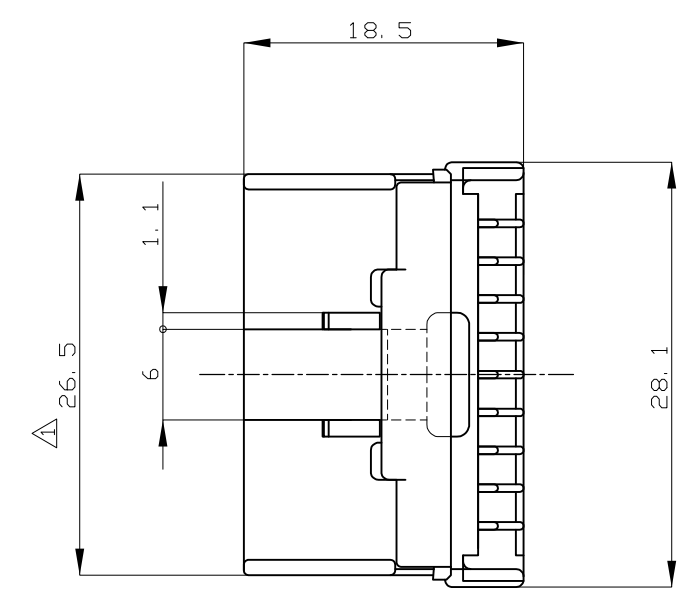

二重ロック時
DOUBLE LOCKED

OBSOLETE	オレンジ (ORANGE)	174047-8
	青 (BLUE)	174047-5
	緑 (GREEN)	174047-4
	黒 (BLACK)	174047-2
	白 (WHITE)	174047-1
	色 (COLOR)	製品型番 (PART NO.)

⚠ TO BE MEASURED WITHIN 2mm FROM [-T-]
 ⚠ APPLICABLE PRODUCT SPEC. NO. 108-5244, 108-5352

⚠ [-T-] 面より 2mm の範囲で測定
 ⚠ 適用製品規格番号 108-5244, 108-5352

TOLERANCE UNLESS OTHERWISE SPECIFIED: 一般公差	
0 < x ≤ 10	: ±0.2
10 < x ≤ 30	: ±0.25
30 < x ≤ 100	: ±0.3
ANGLE ; 角度	: ±3°

THIS DRAWING IS A CONTROLLED DOCUMENT.

DIMENSIONS: 単位: 耗 mm	TOLERANCES UNLESS OTHERWISE SPECIFIED: 一般公差
	0 PLC ± -
	1 PLC ± -
	2 PLC ± -
	3 PLC ± -
	4 PLC ± -
	ANGLES ± -
MATERIAL 材料 PBT	FINISH 仕上 -

DWN M.SUGAWARA	07AUG06
CHK T.SHINOHARA	07AUG06
APVD K.BETSUI	07AUG06
PRODUCT SPEC 製品規格	
APPLICATION SPEC 取付適用規格	-
WEIGHT	-

TE Connectivity		NAME 名称	
		20POSITION PLUG HOUSING 040SERIES MULTI-LOCK CONNECTOR	
SIZE	CAGE CODE	DRAWING NO 番号	RESTRICTED TO
A3	00779	C-174047	-
CUSTOMER DRAWING		SCALE 尺度 2:1	SHEET 1 OF 1
		REV G1	