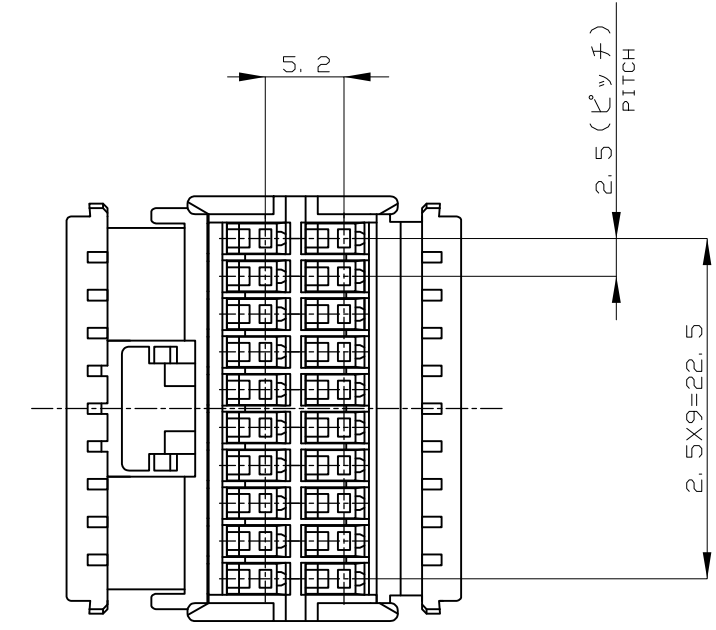

二重ロック時
DOUBLE LOCKED

OBSOLETE	オレンジ (ORANGE)	174047-8
	青 (BLUE)	174047-5
	緑 (GREEN)	174047-4
	黒 (BLACK)	174047-2
	白 (WHITE)	174047-1
	色 (COLOR)	製品型番 (PART NO.)

⚠ TO BE MEASURED WITHIN 2mm FROM [-T-]
 ⚠ APPLICABLE PRODUCT SPEC. NO. 108-5244, 108-5352

⚠ [-T-] 面より 2mm の範囲で測定
 ⚠ 適用製品規格番号 108-5244, 108-5352

TOLERANCE UNLESS OTHERWISE SPECIFIED: 一般公差	
0 < x ≤ 10	: ±0.2
10 < x ≤ 30	: ±0.25
30 < x ≤ 100	: ±0.3
ANGLE ; 角度	: ±3°

THIS DRAWING IS A CONTROLLED DOCUMENT.

DIMENSIONS: 単位: 耗 mm	TOLERANCES UNLESS OTHERWISE SPECIFIED: 一般公差
	0 PLC ± -
	1 PLC ± -
	2 PLC ± -
	3 PLC ± -
	4 PLC ± -
	ANGLES ± -
MATERIAL 材料 PBT	FINISH 仕上 -

DWN M.SUGAWARA	07AUG06
CHK T.SHINOHARA	07AUG06
APVD K.BETSUI	07AUG06
PRODUCT SPEC 製品規格	
APPLICATION SPEC 取付適用規格	-
WEIGHT	-

TE Connectivity		NAME 名称	
		20POSITION PLUG HOUSING 040SERIES MULTI-LOCK CONNECTOR	
SIZE	CAGE CODE	DRAWING NO 番号	RESTRICTED TO
A3	00779	C-174047	-
CUSTOMER DRAWING		SCALE 尺度 2:1	SHEET 1 OF 1
		REV G1	