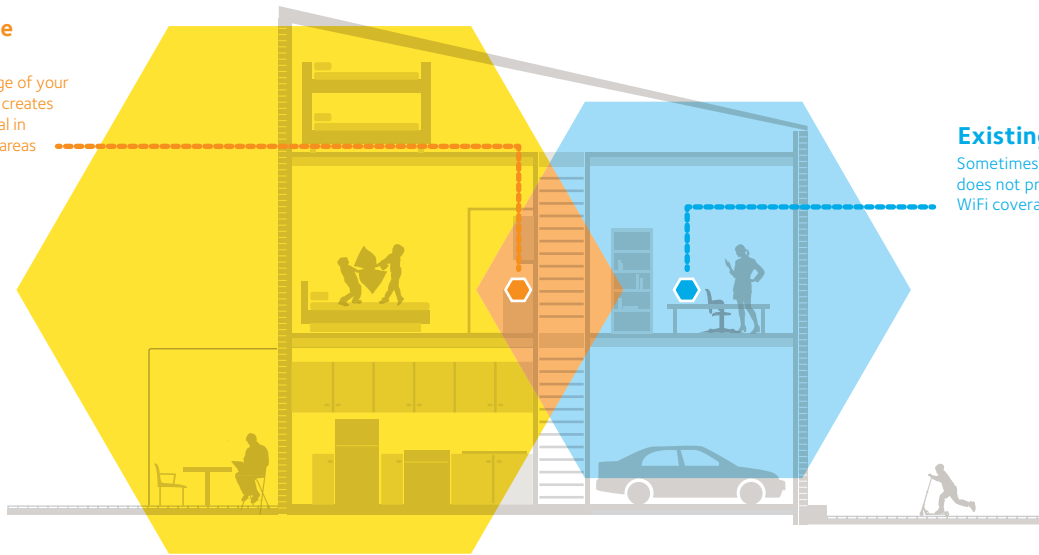

Boost AC750 WiFi

Improve the range of your existing AC750 WiFi network.

Two WiFi Modes

Extend existing WiFi connection or create a new WiFi access point.

Ethernet Port

Connect a wired device like a game console or a smart TV to your WiFi network.

Simultaneous Dual Band WiFi

Extend 2.4 & 5GHz WiFi up to 750Mbps & reduce interference.

External Antennas

For better WiFi coverage.

FastLane™ Technology

Use both WiFi bands to establish one super high-speed connection; ideal for HD streaming & gaming.

WiFi Range Extender

Boosts the range of your existing WiFi & creates a stronger signal in hard-to-reach areas

Existing WiFi

Sometimes your router does not provide the WiFi coverage you need

WiFi Analytics App