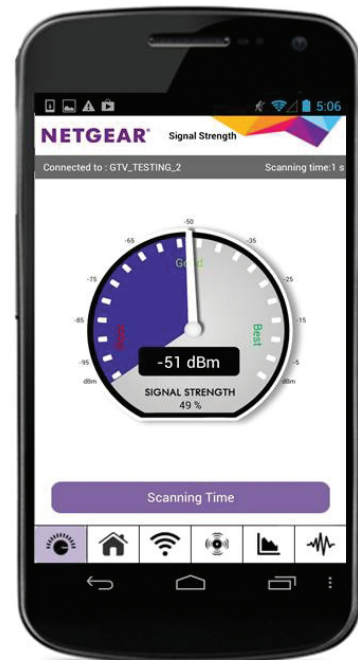

WiFi Range Extender

Boosts the range of your existing WiFi & creates a stronger signal in hard-to-reach areas

Existing WiFi

Sometimes your router does not provide the WiFi coverage you need

WiFi Analytics App

How strong is your WiFi signal? Use the NETGEAR WiFi Analytics App & get advanced analytics to optimize your existing or newly extended WiFi network. Check your network status, WiFi signal strength, identify crowded WiFi channels & much more!

Here's what you can do with the WiFi Analytics App!

- Get a network status overview
- Check WiFi signal strength
- Measure WiFi channel interference
- Keep track of WiFi strength by location
- and more...

Scan to install app

AC750 WiFi Range Extender Essentials Edition

PACKAGE CONTENTS

- AC750 WiFi Range Extender (EX3700)
- Quick start guide

PHYSICAL SPECIFICATIONS

- Dimensions: 55.17 x 67.17 x 39 mm (2.17 x 2.64 x 1.54 in)
- Weight: 130 g (0.29 lb)