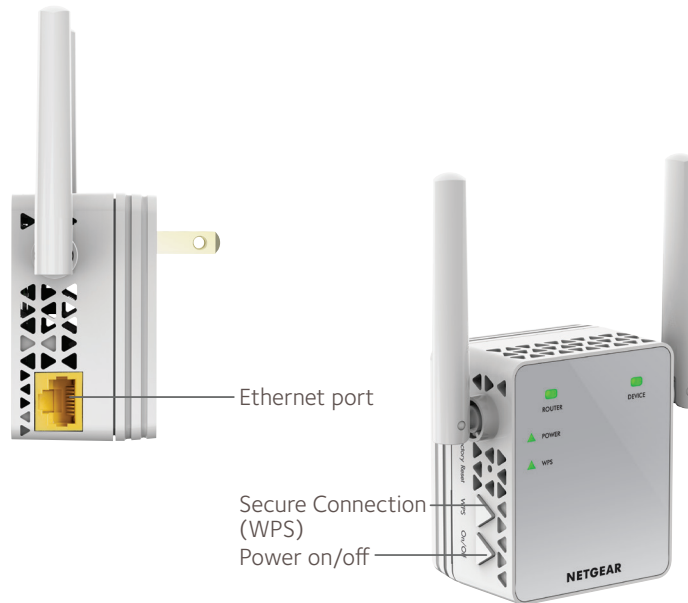

Boost your existing WiFi

- Dual band WiFi up to 750Mbps
- Supports new 802.11ac & b/g/n WiFi devices
- External antennas for better performance
- Convenient wall-plug design

Overview

NETGEAR AC750 WiFi Range Extender — Essentials Edition boosts your existing network range, delivering AC dual band WiFi up to 750Mbps. It works with any standard WiFi router & is ideal for HD video streaming & gaming. Get the connectivity you need for iPads®, smartphones, laptops & more.

Boost AC750 WiFi

Improve the range of your existing AC750 WiFi network.

Two WiFi Modes

Extend existing WiFi connection or create a new WiFi access point.

Ethernet Port

Connect a wired device like a game console or a smart TV to your WiFi network.

AC750 WiFi Range Extender Essentials Edition

WiFi Range Extenders boost your existing WiFi & deliver greater wireless speed where the signal is intermittent or weak, improve range & connectivity you desire for iPads®, smartphones, laptops & more.

WiFi Range Extender

Boosts the range of your existing WiFi & creates a stronger signal in hard-to-reach areas

Existing WiFi

Sometimes your router does not provide the WiFi coverage you need

WiFi Analytics App