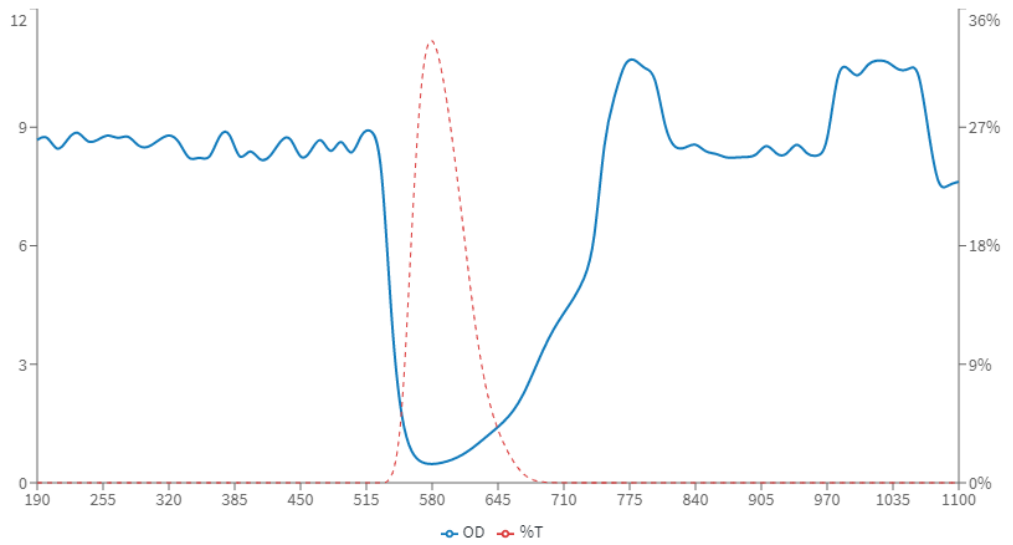

Caution: Never look directly into the path of a laser beam. Laser safety eyewear offers protection against accidental exposure to stray or diffused reflection of laser beam energy for a maximum exposure of 5 seconds.

Laser safety eyewear protects only the wearer. All personnel within the work area should wear appropriate eye protection against possible exposure to reflected beam energy. Increased work area lighting may be required if eye protection luminous transmittance is less than 20%.

All laser safety eyewear are clearly marked with wavelength (nm) and absorption (OD) (Optical Density = $\log [1/T_{sig}]$ where T_{sig} =spectral transmittance) and L-rating referencing tables 1 and 4 in EN207 (where applicable). Absorption curves available upon request. Colour recognition (of warning lights, etc) may be impaired by use of tinted filters.

Filters have passed environmental testing with extended ranges of +65 to 160°F.

Care & Cleaning

- Store product in protective case when not in use.
- Store in areas not exceeding 26°C (80°F).
- Discard if damaged, faded or if scratches reduce vision.
- Clean with a mild detergent or any over the counter lens/sunglasses cleaner (no alcohol) and wipe with non-abrasive cotton cloth.

Please Note: Global Laser reserve the right to change descriptions and specifications without notice.