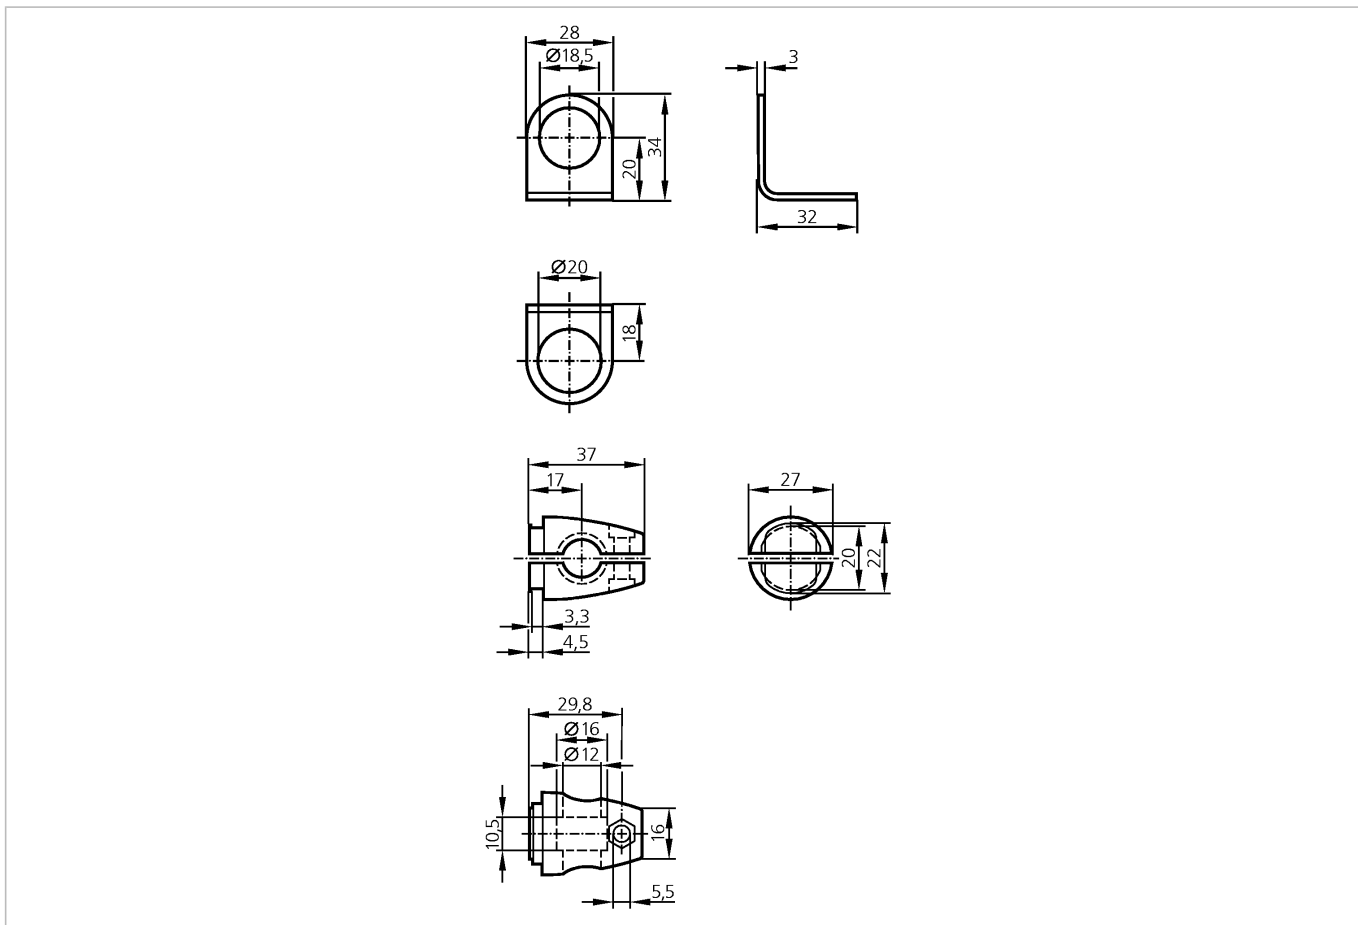

**E20720**

MOUNTING SET 1 ROD MOUNTING

Accessories

**Product characteristics**

Mounting set

$\varnothing 18.5$  mm

Clamp mounting

**Mechanical data**

Design	for types OG, IG, KG
Housing materials	clamp: diecast zinc; fixture: steel
Type of mounting	rod mounting $\varnothing 12$ mm
Weight [kg]	0.104

**Remarks**

Pack quantity [piece]	1
-----------------------	---