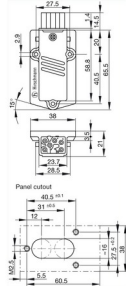

Industrial Connecting Solutions:Rectangular Connectors:Power Connectors (ST series)-Surface mounted socket:STAKAP 5 grau/grey

<http://www.e-catalog.beldensolutions.com/link/57078-24228-256261-24351-24354-35782/en/conf/ui/state>

Picture

Drawing

Belden Deutschland GmbH

Im Gewerbepark 2
58579 Schalksmühle
Germany
Phone: +49 7127/14-1806
E-Mail: icos-sales@belden.com

The information published in the websites has been compiled as carefully as possible. It is subject to alteration without notice in technical as well as in price-related/commercial respect. The complete information and data were available on user documentation. Mandatory information can only be obtained by a concrete query.