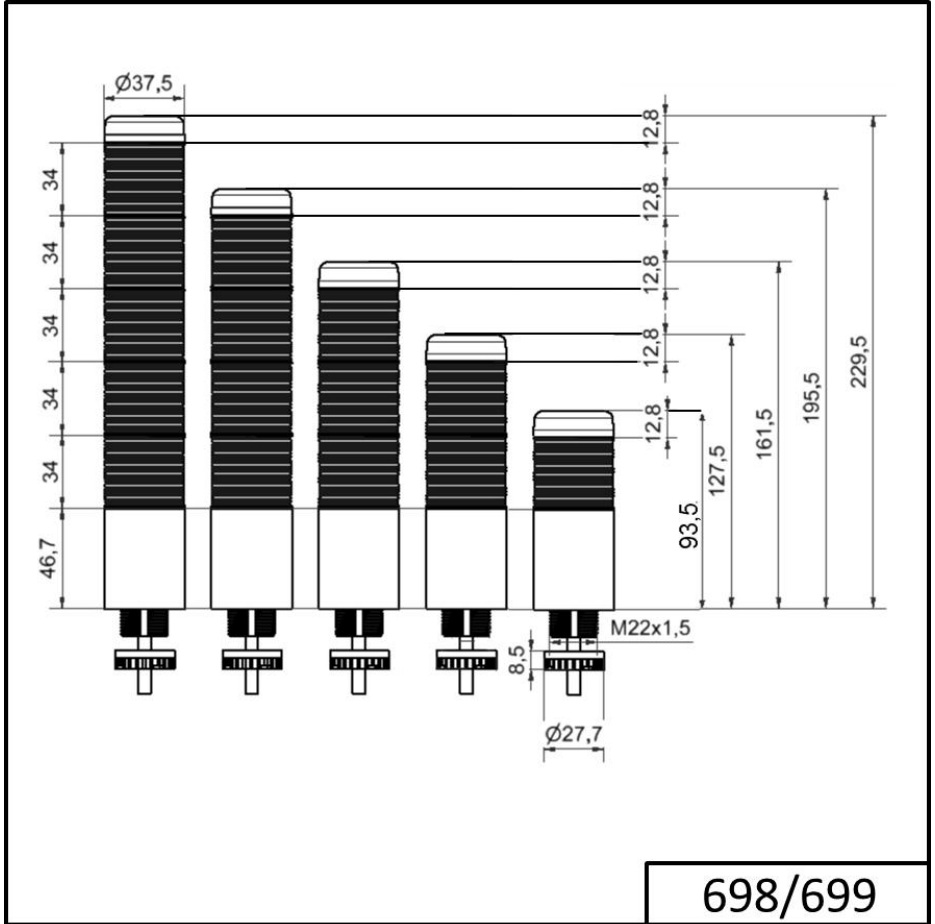

Completely pre-assembled Signal Towers / KOMPAKT 37
K37 plug EM Pulse tone 24VAC/DC YE

Part No.:	699.630.75
Series:	Kompakt 37

MECHANICAL DATA	
Height	107 mm
Diameter	38 mm
Materials	PC
Dome colour	Yellow
Housing colour	Black
Protection category	IP65
Connection	M12 plug 5-pole
Cable entry	Membrane grommet
Cable entry minimum	d = 1 mm
Cable entry maximum	d = 9 mm
Tension relief	Pull-out protection
Type of fixing	Built-in mounting
Working temperature minimum	-20°C
Working temperature maximum	+50°C
UL Type Rating	Type 12 Type 4X
Weight with packaging	100 g
Product weight	60 g

OPTICAL DATA	
Light source	LED
Light colour	Yellow
Optical signal image	Permanent
Service life optical	50,000 h maximum

ACUSTICAL DATA	
Volume/dB(max) at 1m distance	85,0 dB (A)
Acoustic signal image	Pulse tone

K37 plug EM Pulse tone 24VAC/DC YE

Audio frequency	3000 Hz
Acoustic service life	5,000 h minimum

DRAWING

! For additional installation and mounting information, refer to the appropriate user guide at www.werma.com. This printed copy is for information only and is subject to alteration.