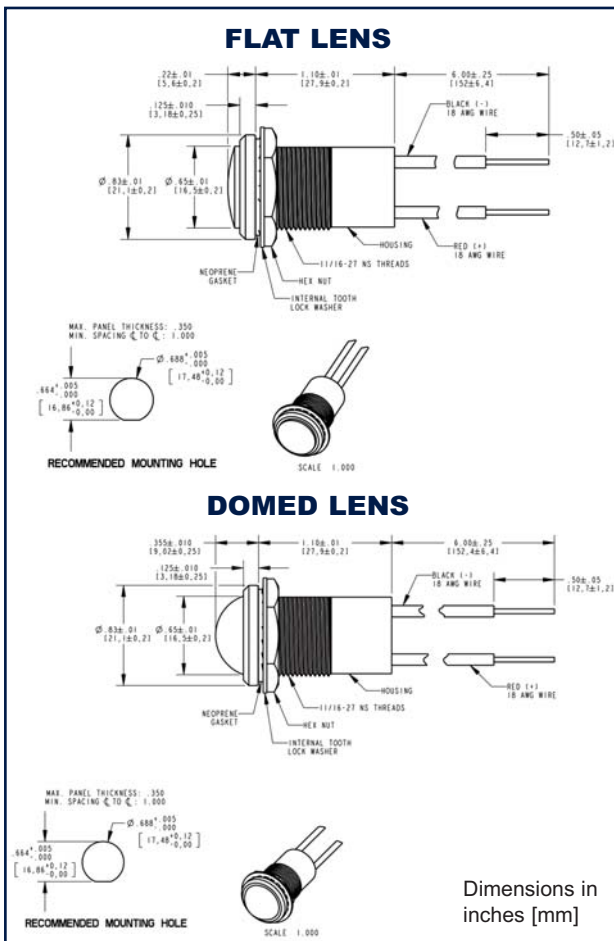

Dialight

657 Series

Domed & Flat LED Watertight 11/16" Mounting Hole Panel Mount Indicators

FEATURES / BENEFITS

- ▲ IP67 / NEMA 4X
- ▲ Cool-to-the-touch Operation
- ▲ Available with non-tinted lenses to eliminate "phantom effect"
- ▲ Daylight Viewable
- ▲ Resistant to shock and vibration
- ▲ Lens Option:
 - Low Profile Flat
 - Wide Angle Domed
- ▲ RoHS compliant
- ▲ Anti-Capillary Wire
- ▲ LED Technology engineered for up to 100k hours of operation

SPECIFICATIONS

- ▲ Operating Voltage - 5, 12, 24 VDC
- ▲ Operating temperature -35° C to + 65° C
- ▲ Storage temperature -40° C to +100° C
- ▲ Front Mounting in 11/16" clearance hole
- ▲ IP67 / NEMA 4X
- ▲ Lead wire – 18 AWG anti-capillary, standard
- ▲ Available in Red, Yellow, Green, Blue, Orange and White
- ▲ Mounting Torque - 15in Lbs.
- ▲ Lens Material UV Stabilized Polycarbonate 94-VO
- ▲ Max Panel Thickness - .350"