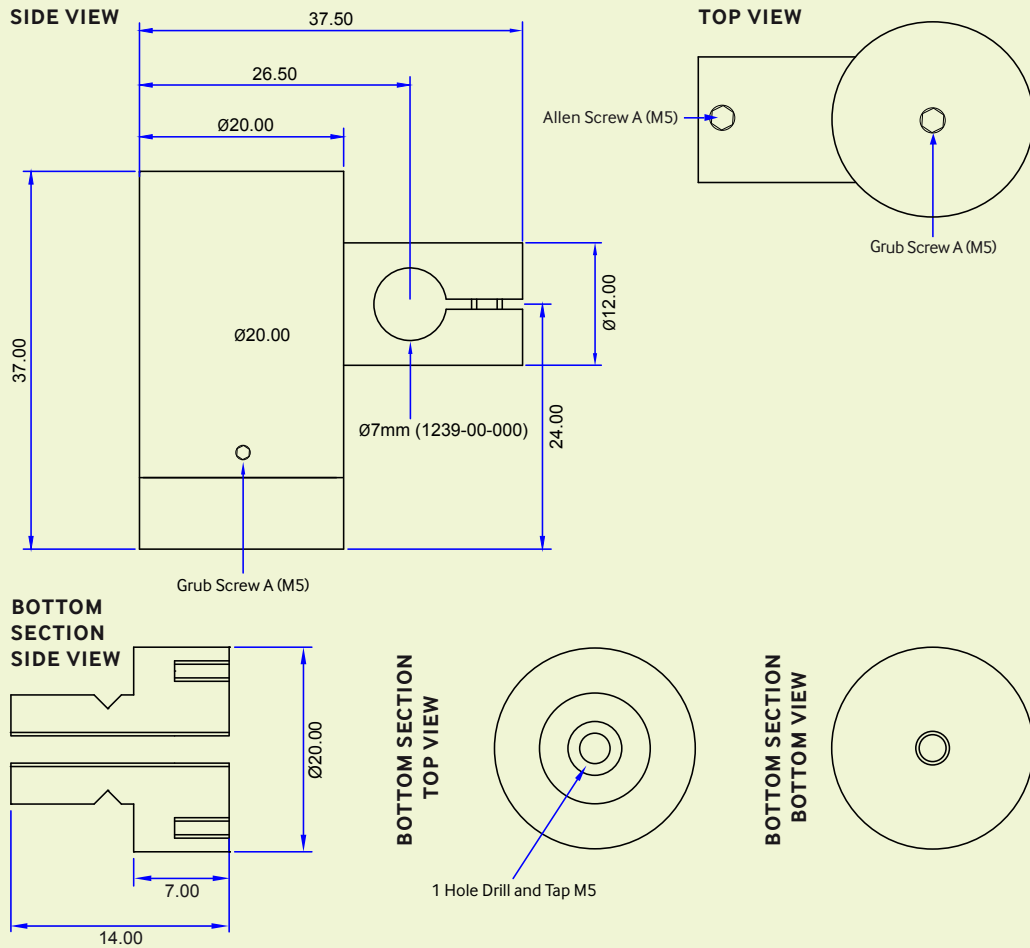

# Mounting Clamps Datasheet

*Heavy Duty Mounting Clamp, Swivel Mount &  
Pillow Block Bearing Mount*

## Mounting Clamp Ø7mm

## Mounting Clamp Ø11,14 & 15mm

## Mounting Clamp Ø19mm