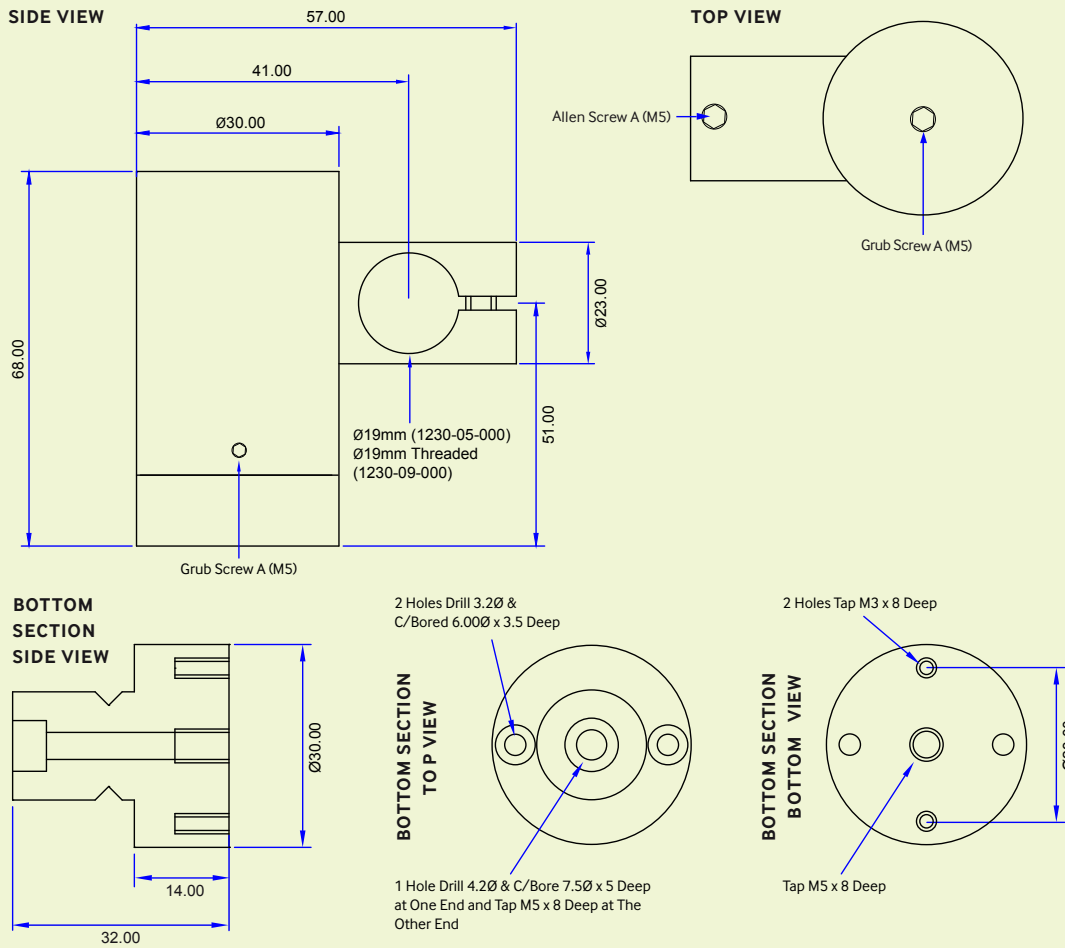

# Mounting Clamps Datasheet

*Heavy Duty Mounting Clamp, Swivel Mount &  
Pillow Block Bearing Mount*

## Mounting Clamp Ø7mm

## Mounting Clamp Ø11,14 & 15mm

## Mounting Clamp Ø19mm