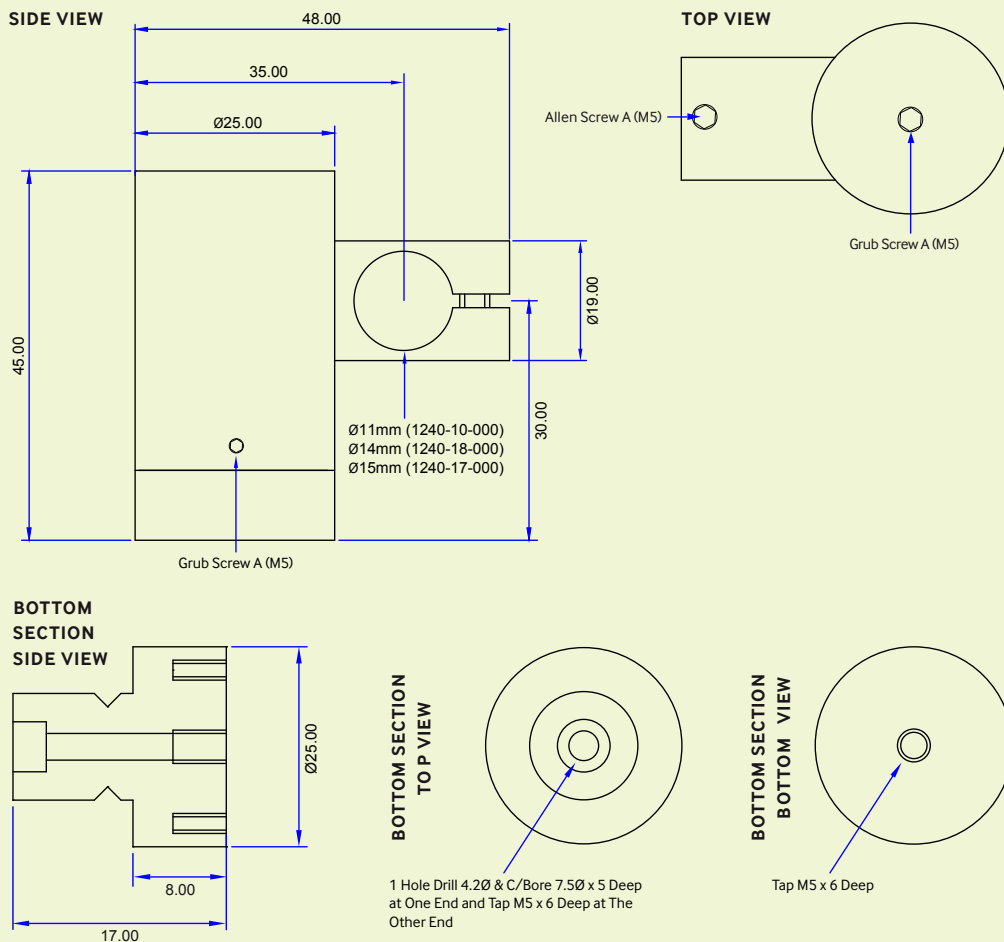

# Mounting Clamps Datasheet

*Heavy Duty Mounting Clamp, Swivel Mount &  
Pillow Block Bearing Mount*

## Mounting Clamp Ø7mm

## Mounting Clamp Ø11,14 & 15mm

## Mounting Clamp Ø19mm