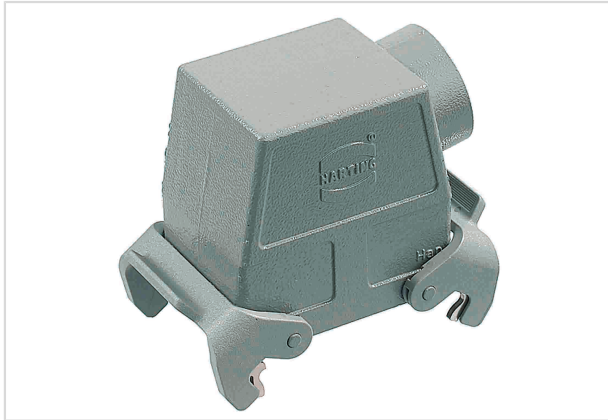

Han A Hood Side Entry HC 2 Levers PG 21

Image is for illustration purposes only. Please refer to product description.

Part number	09 20 032 0530
Specification	Han A Hood Side Entry HC 2 Levers PG 21
HARTING eCatalogue	https://b2b.harting.com/09200320530

Identification

Category	Hoods/Housings
Series of hoods/housings	Han A [®]
Type of hood/housing	Hood
Type	High construction

Version

Locking type	Double locking lever (on the hood)
Han-Easy Lock [®]	Yes
Size	32 A
Version	Side entry
Cable entry	1x Pg 21
Field of application	Standard Hoods/housings for industrial applications

Technical characteristics

Limiting temperature	-40 ... +125 °C
Degree of protection acc. to IEC 60529	IP65
Type rating acc. to UL 50 / UL 50E	4 4X 12

Material properties

Material (hood/housing)	Aluminium die-cast
Surface (hood/housing)	Powder-coated
Colour (hood/housing)	RAL 7037 (dust grey)

Pushing Performance

Material properties

Material (locking)	Polycarbonate (PC) Stainless steel
Colour (locking)	RAL 7037 (dust grey)
Material flammability class acc. to UL 94 (locking levers)	V-0
RoHS	compliant
ELV status	compliant
China RoHS	e
REACH Annex XVII substances	No
REACH ANNEX XIV substances	No
REACH SVHC substances	Yes
REACH SVHC substances	Potassium 1,1,2,2,3,3,4,4,4-nonafluorobutane-1-sulphonate