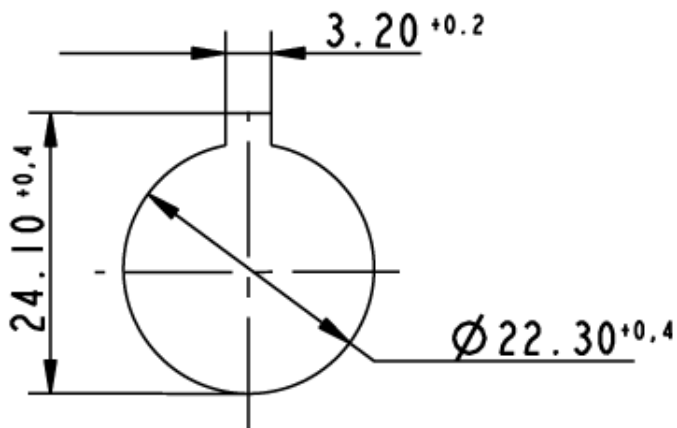

RAFIX 22 QR - Buzzer, round collar

1.30.249.002/0000

General information

Form of lens	flat lens
Color of lens	opaque slate-grey
Sound	continuous beep

Dimensions

Dimensions of collar	ø 29.8 mm
Overall height	9.8 mm
Mounting depth	56.4 mm
Mounting hole	ø 22.3 mm
Mounting grid	50 x 30 mm

Mechanical design

Mounting	ring nut

Electrical characteristics

Operating voltage DC	12 V
Input current	25 mA

Acoustic characteristics

Sonic pressure, 1 m distance min.	70 dB
Sound frequency	2400 - 3100 Hz

Other specifications

Degree of protection from front side	IP65 (DIN EN 60529)
Storage temperature min.	-40 °C
Storage temperature max.	+80 °C
Environmental resistance	acc. to IEC 60068-2-14, -30, -33 and -78
ROHS compliant	yes
REACH compliant	yes

Panel cut-out to IEC 60947-5-1