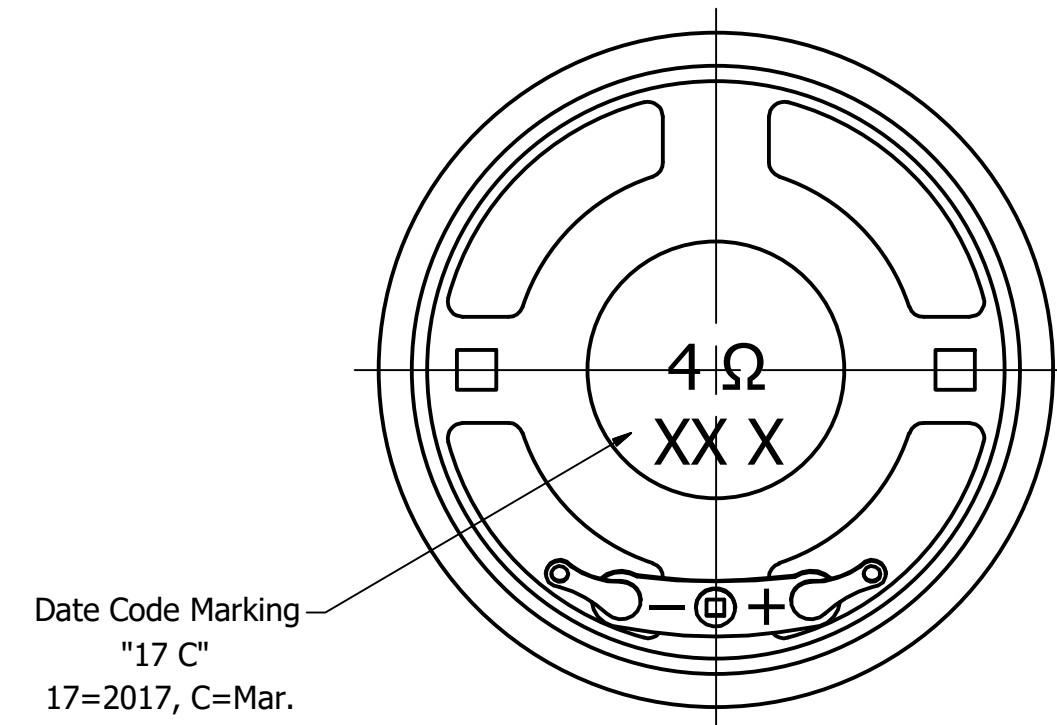

Part Number:	SW440804-1	
DRAWN	CJ	3/24/2017
CHECKED		10/5/2017
P.D.		10/5/2017
Description:	Waterproof Dynamic Speaker	
APPROVED	C.E.	10/5/2017
This document contains data proprietary to DB Unlimited. Any use or reproduction, in any form, without prior written permission of DB Unlimited is prohibited. All terms and conditions can be found at www.dbunlimitedco.com		

Top View

Side View

Bottom View

Items	Specifications	Conditions
Sound Pressure Level	92	dB (@ 10cm), Avg.
Resonant Frequency	800	Hz
Frequency Range	800 ~ 10,000	Hz
Nominal Power	2.5	W
Max. Power	3	W
Impedance	4	Ω
Cone Material	PET	
Mount Type	Flush Mount	
IP Rating	IP67	
Storage Temperature	-20 ~ +55	°C
Operating Temperature	-20 ~ +55	°C
Weight	11.59	g

REVISION HISTORY			
REV	DESCRIPTION	DATE	APPROVED
	Released from Engineering	10/5/2017	C.E.

NOTES	
1) All dimensions are in mm unless otherwise noted	
2) All tolerances are ± 0.3 mm unless otherwise noted	
3) All parts meet RoHS	
4) Subject to change or redrawn without notice	