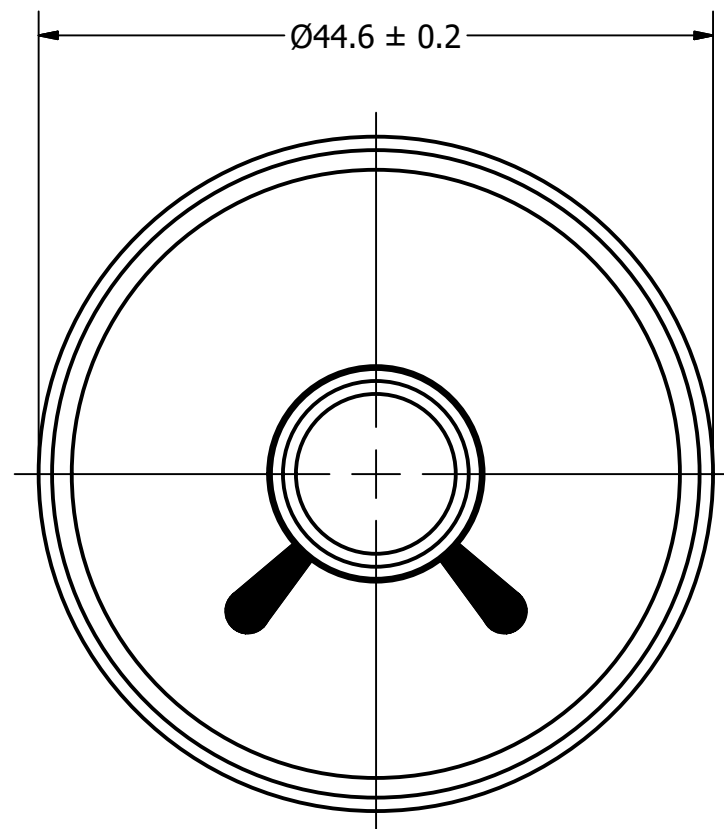

Part Number:	SW440804-1	
DRAWN	CJ	3/24/2017
CHECKED		10/5/2017
P.D.		10/5/2017
Description:	Waterproof Dynamic Speaker	
APPROVED	C.E.	10/5/2017
This document contains data proprietary to DB Unlimited. Any use or reproduction, in any form, without prior written permission of DB Unlimited is prohibited. All terms and conditions can be found at www.dbunlimitedco.com		

Top View

Side View

Bottom View

Items	Specifications	Conditions
Sound Pressure Level	92	dB (@ 10cm), Avg.
Resonant Frequency	800	Hz
Frequency Range	800 ~ 10,000	Hz
Nominal Power	2.5	W
Max. Power	3	W
Impedance	4	Ω
Cone Material	PET	
Mount Type	Flush Mount	
IP Rating	IP67	
Storage Temperature	-20 ~ +55	°C
Operating Temperature	-20 ~ +55	°C
Weight	11.59	g