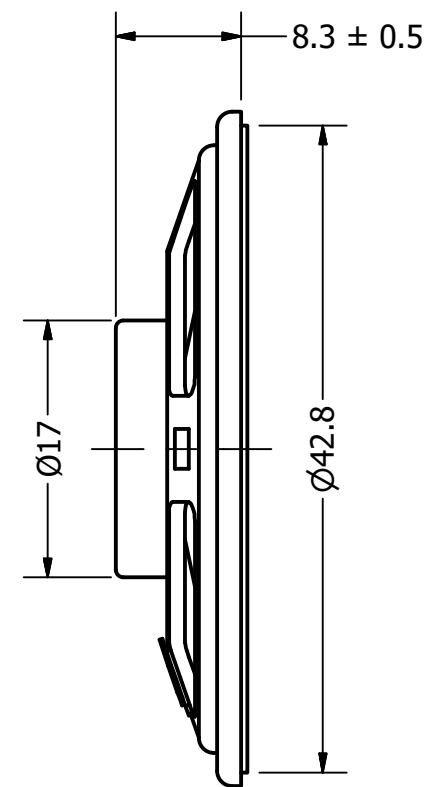

Part Number:	SW440804-1	
DRAWN	CJ	3/24/2017
CHECKED		10/5/2017
P.D.		10/5/2017
Description:	Waterproof Dynamic Speaker	
APPROVED	C.E.	10/5/2017
This document contains data proprietary to DB Unlimited. Any use or reproduction, in any form, without prior written permission of DB Unlimited is prohibited. All terms and conditions can be found at www.dbunlimitedco.com		

Top View

Side View

Bottom View

Items	Specifications	Conditions
Sound Pressure Level	92	dB (@ 10cm), Avg.
Resonant Frequency	800	Hz
Frequency Range	800 ~ 10,000	Hz
Nominal Power	2.5	W
Max. Power	3	W
Impedance	4	Ω
Cone Material	PET	
Mount Type	Flush Mount	
IP Rating	IP67	
Storage Temperature	-20 ~ +55	°C
Operating Temperature	-20 ~ +55	°C
Weight	11.59	g

REVISION HISTORY			
REV	DESCRIPTION	DATE	APPROVED
	Released from Engineering	10/5/2017	C.E.

NOTES	
1) All dimensions are in mm unless otherwise noted	
2) All tolerances are ± 0.3 mm unless otherwise noted	
3) All parts meet RoHS	
4) Subject to change or redrawn without notice	