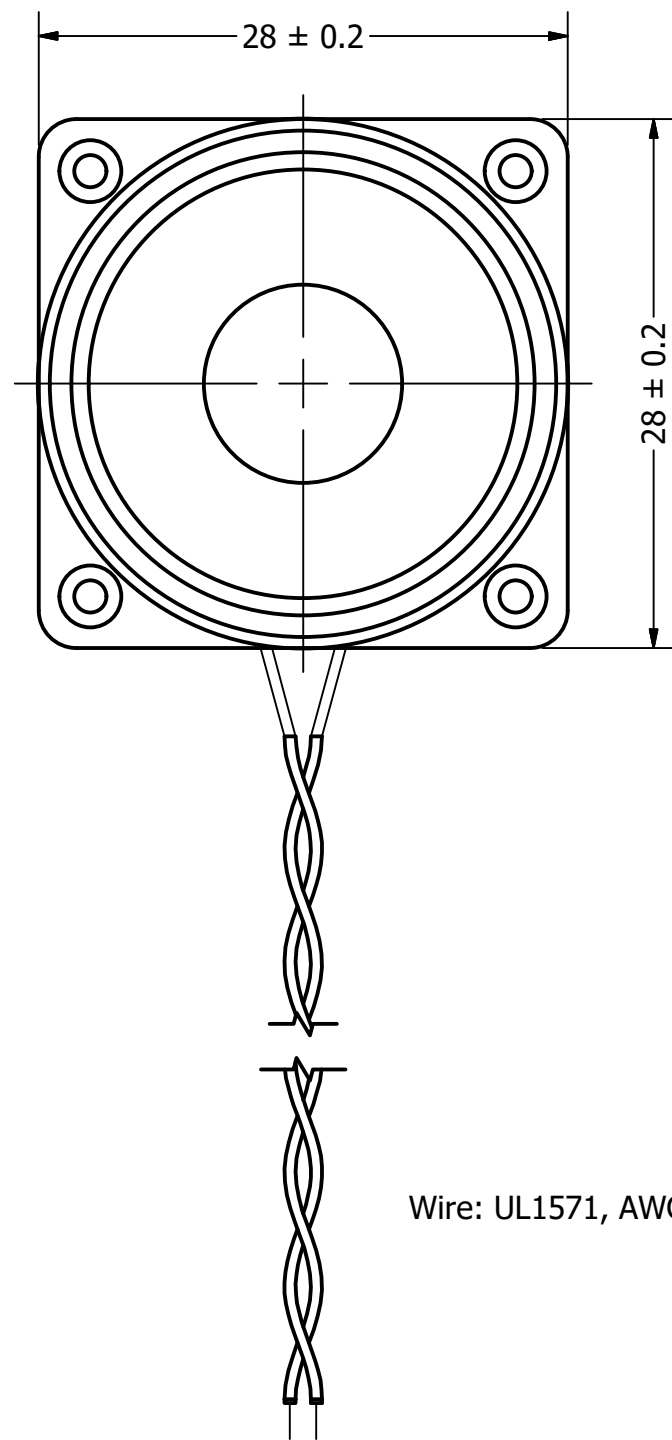

Part Number:	SW280408-1	
DRAWN	CJ	3/10/2017
CHECKED	P.D.	10/5/2017
Description:	Waterproof Dynamic Speaker	
APPROVED	C.E.	10/5/2017
This document contains data proprietary to DB Unlimited. Any use or reproduction, in any form, without prior written permission of DB Unlimited is prohibited. All terms and conditions can be found at www.dbunlimitedco.com		

Top View

Side View

Bottom View

Items	Specifications	Conditions
Sound Pressure Level	90	dB (@ 10cm), Avg.
Resonant Frequency	400	Hz
Frequency Range	400 ~ 10,000	Hz
Nominal Power	1.5	W
Max. Power	2	W
Impedance	8	Ω
Cone Material	Mylar	
Mount Type	Frame Mount	
IP Rating	IP67	
Storage Temperature	-20 ~ +55	°C
Operating Temperature	-20 ~ +55	°C
Weight	7.3	g

REVISION HISTORY			
REV	DESCRIPTION	DATE	APPROVED
	Released from Engineering	10/5/2017	C.E.

NOTES			
1) All dimensions are in mm unless otherwise noted			
2) All tolerances are ± 0.3 mm unless otherwise noted			
3) All parts meet RoHS			
4) Subject to change or redrawn without notice			