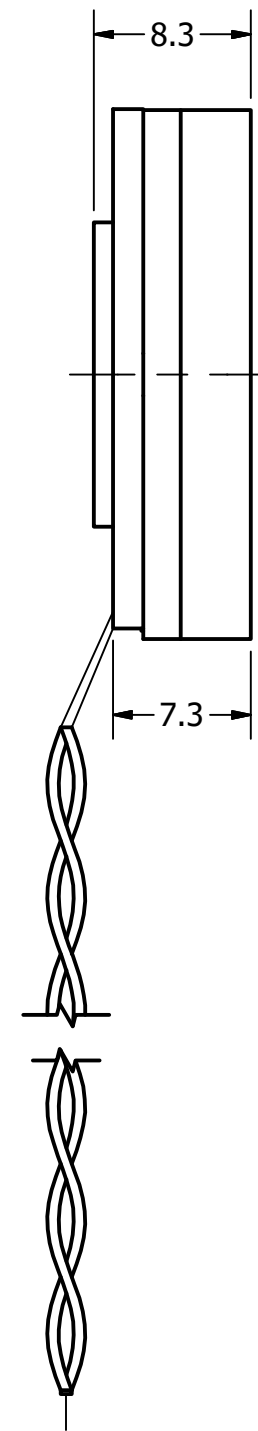

Part Number:	SW280408-1	
DRAWN	CJ	3/10/2017
CHECKED	P.D.	10/5/2017
Description:	Waterproof Dynamic Speaker	
APPROVED	C.E.	10/5/2017
This document contains data proprietary to DB Unlimited. Any use or reproduction, in any form, without prior written permission of DB Unlimited is prohibited. All terms and conditions can be found at www.dbunlimitedco.com		

Top View

Side View

Bottom View

Items	Specifications	Conditions
Sound Pressure Level	90	dB (@ 10cm), Avg.
Resonant Frequency	400	Hz
Frequency Range	400 ~ 10,000	Hz
Nominal Power	1.5	W
Max. Power	2	W
Impedance	8	Ω
Cone Material	Mylar	
Mount Type	Frame Mount	
IP Rating	IP67	
Storage Temperature	-20 ~ +55	°C
Operating Temperature	-20 ~ +55	°C
Weight	7.3	g

REVISION HISTORY			
REV	DESCRIPTION	DATE	APPROVED
	Released from Engineering	10/5/2017	C.E.

NOTES			
1) All dimensions are in mm unless otherwise noted			
2) All tolerances are ± 0.3 mm unless otherwise noted			
3) All parts meet RoHS			
4) Subject to change or redrawn without notice			