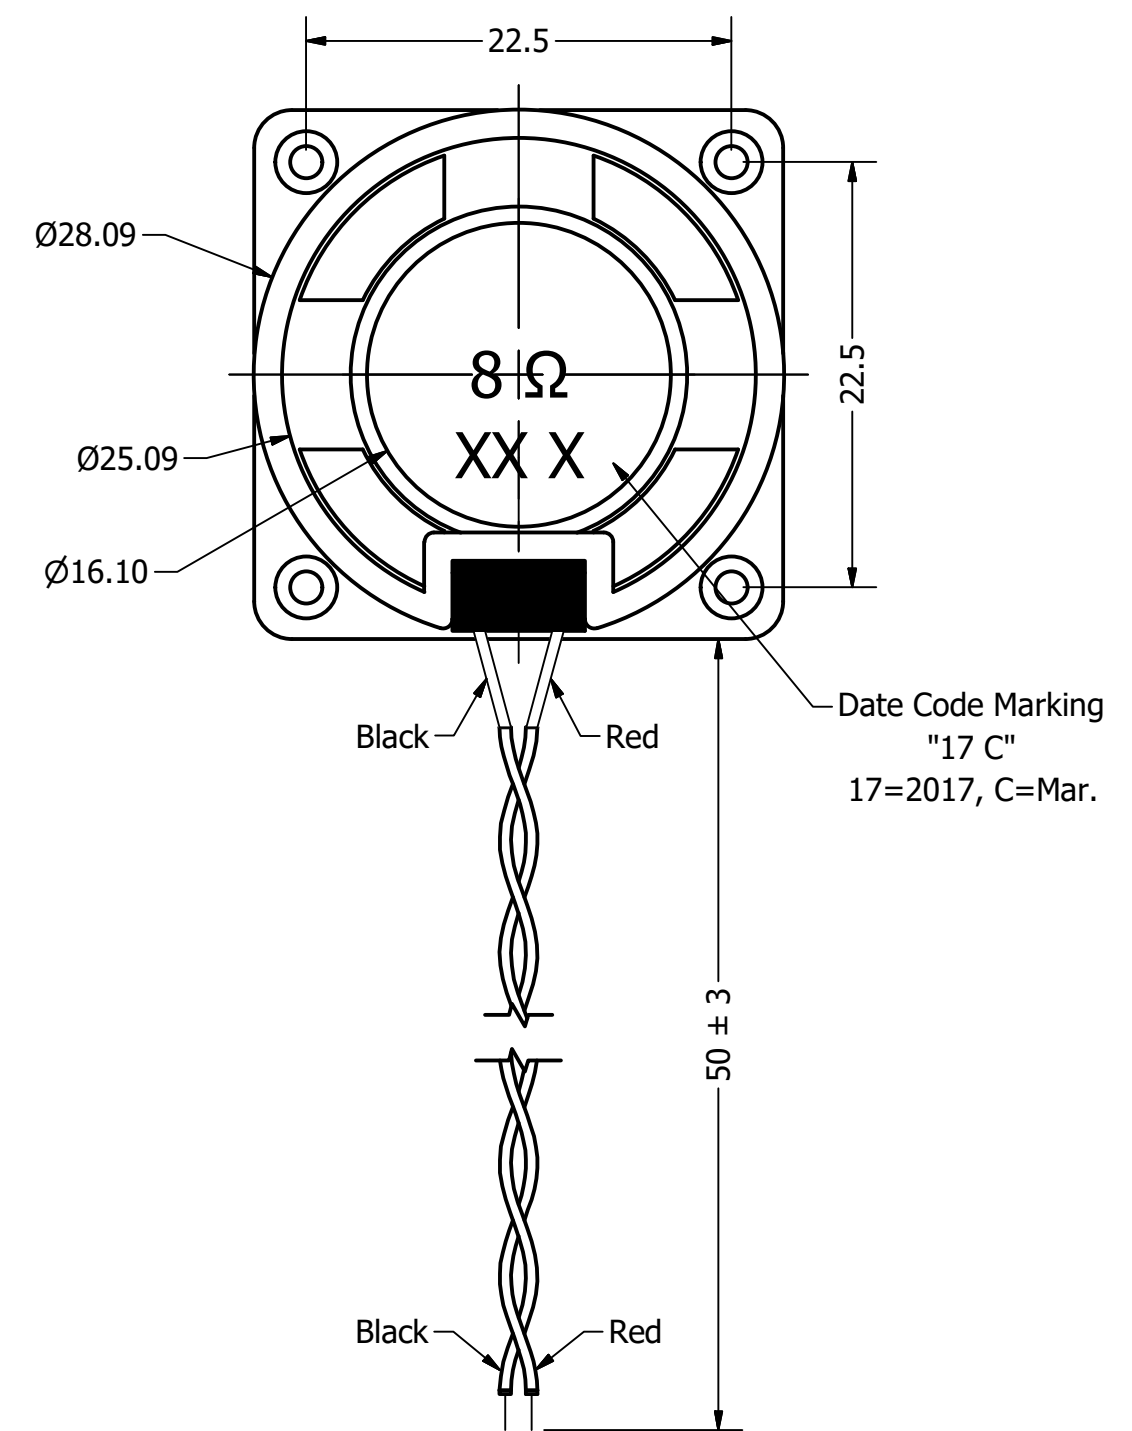

Part Number:	SW280408-1	
DRAWN	CJ	3/10/2017
CHECKED	P.D.	10/5/2017
Description:	Waterproof Dynamic Speaker	
APPROVED	C.E.	10/5/2017
This document contains data proprietary to DB Unlimited. Any use or reproduction, in any form, without prior written permission of DB Unlimited is prohibited. All terms and conditions can be found at www.dbunlimitedco.com		

Top View

Side View

Bottom View

Items	Specifications	Conditions
Sound Pressure Level	90	dB (@ 10cm), Avg.
Resonant Frequency	400	Hz
Frequency Range	400 ~ 10,000	Hz
Nominal Power	1.5	W
Max. Power	2	W
Impedance	8	Ω
Cone Material	Mylar	
Mount Type	Frame Mount	
IP Rating	IP67	
Storage Temperature	-20 ~ +55	°C
Operating Temperature	-20 ~ +55	°C
Weight	7.3	g

REVISION HISTORY			
REV	DESCRIPTION	DATE	APPROVED
	Released from Engineering	10/5/2017	C.E.

NOTES			
1) All dimensions are in mm unless otherwise noted			
2) All tolerances are ± 0.3 mm unless otherwise noted			
3) All parts meet RoHS			
4) Subject to change or redrawn without notice			